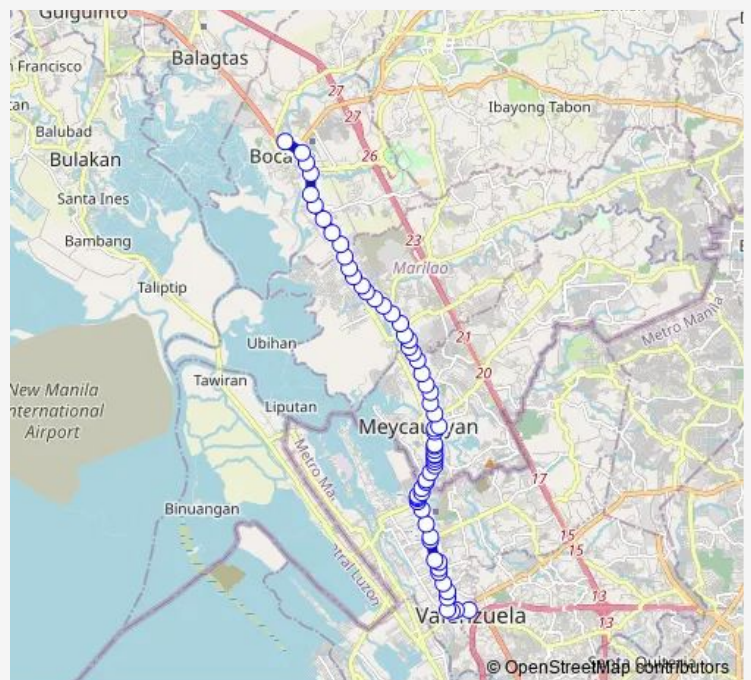

# Bus Malinta - Malolos

[Go to website](#)

**Direction**  
 Flying V Gas, Macarthur Highway, Valenzuela City — Bocaue Public Market, Macarthur Highway, Bocaue, Bulacan  
 63 stops  
[Open route schedule](#)

- Flying V Gas, Macarthur Highway, Valenzuela City
- Macarthur Highway / Maysan Road Intersection, Malinta, Valenzuela City
- Malinta Elementary School, Macarthur Highway, Malinta, Valenzuela City
- Jolibee, Macarthur Highway, Malinta, Valenzuela City
- Parish Church or Isidro Labrador, Macarthur Highway, Malinta, Valenzuela City
- Macarthur Highway / San Miguel Interchange, Dalandanan, Valenzuela City
- Galdrine Industrial Corp., Macarthur Highway, Dalandanan, Valenzuela City
- Inglesia Ni Cristo, Macarthur Highway, Dalandanan, Valenzuela City
- Santos Encamacion Elementary School, Macarthur Highway, Dalandanan, Valenzuela City
- Dalandanan Health Centre, Macarthur Highway, Dalandanan, Valenzuela City
- Dalandanan, Fire sub station, Macarthur Highway, Dalandanan, Valenzuela City
- Ign Pharmacy, Macarthur Highway, Dalandanan, Valenzuela City
- Macarthur Highway / Santiago Road Interchange, Dalandanan, Valenzuela City
- Macarthur Highway, Dalandanan, Valenzuela City
- Marisyl School, Macarthur Highway, Malanday Valenzuela City

**Route schedule**

Flying V Gas, Macarthur Highway, Valenzuela City — Bocaue Public Market, Macarthur Highway, Bocaue, Bulacan

Monday	00:00
Tuesday	00:00
Wednesday	00:00
Thursday	00:00
Friday	00:00
Saturday	00:00
Sunday	00:00

**Route info**

Direction: Flying V Gas, Macarthur Highway, Valenzuela City  
 Stops: 63  
 Trip Duration: 1 hour 8 min

■ Malinta - Malolos

Mercury Drug Store, Macarthur Highway, Malanday, Valenzuela City