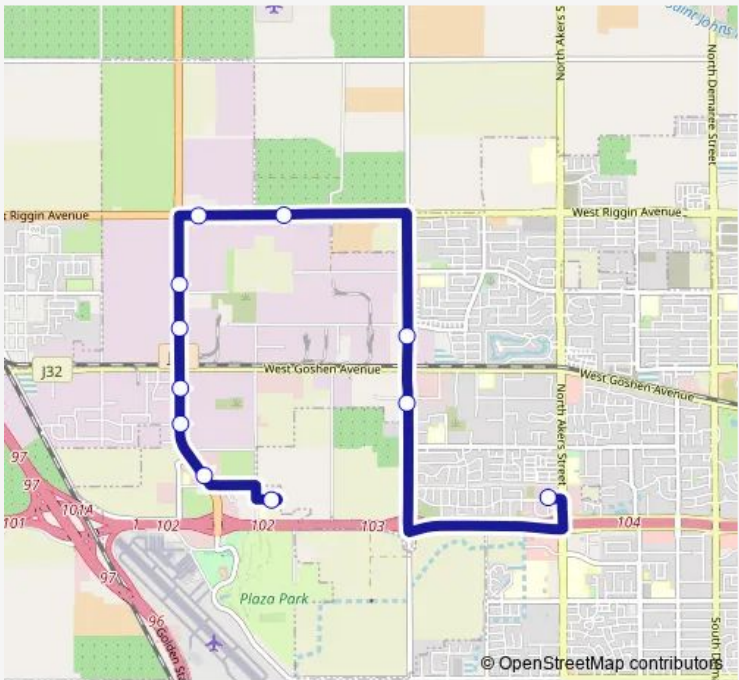

Bus Rt 17 Route 17

[Go to website](#)

Direction
 Kelsey & Hillsdale — Visalia Medical Clinic

11 stops

[Open route schedule](#)

- Kelsey & Hillsdale
- Fresno Pacific University (Nb)
- NB Plaza/Nicholas
- Lyles Utility
- California Daries
- Jo-Ann
- EB Riggin/Plaza
- EB Riggin/Kelsey
- SB Shirk/Doe
- SB Shirk/Pershing
- Visalia Medical Clinic

Route schedule
 Kelsey & Hillsdale — Visalia Medical Clinic

Monday	06:30-22:00
Tuesday	06:30-22:00
Wednesday	06:30-22:00
Thursday	06:30-22:00
Friday	06:30-22:00
Saturday	08:30-20:00
Sunday	08:30-20:00

Route info

Direction: Kelsey & Hillsdale

Stops: 11

Trip Duration: 0 hour 30 min

Direction

Visalia Medical Clinic — Kelsey & Hillsdale

11 stops

[Open route schedule](#)

Visalia Medical Clinic

Crowley @ Jack in the Box

Kelsey & Hillsdale

Route schedule

Visalia Medical Clinic — Kelsey & Hillsdale

Monday 06:00-21:30

Tuesday 06:00-21:30

Wednesday 06:00-21:30

Thursday 06:00-21:30