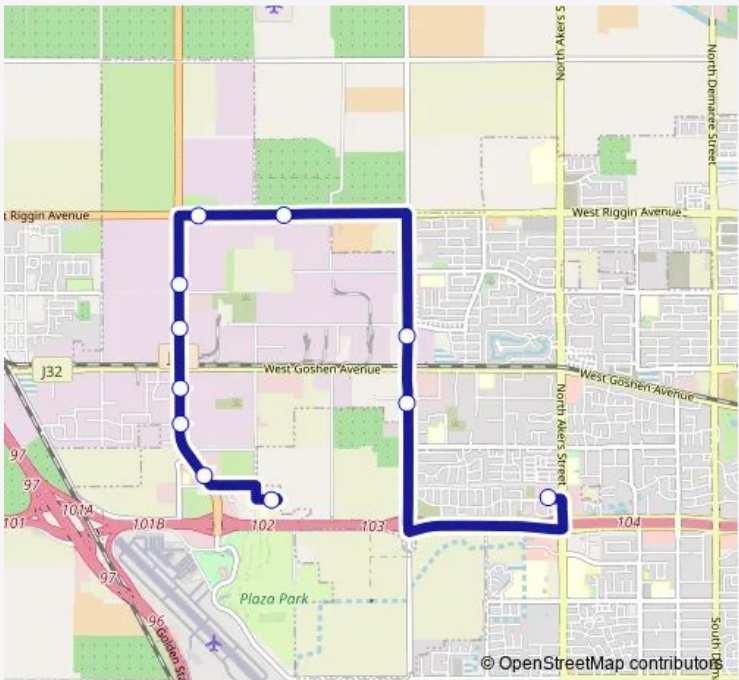

[Go to website](#)

Direction
 Kelsey & Hillsdale — Visalia Medical Clinic

11 stops

[Open route schedule](#)

- Kelsey & Hillsdale
- Fresno Pacific University (Nb)
- NB Plaza/Nicholas
- Lyles Utility
- California Daries
- Jo-Ann
- EB Riggin/Plaza
- EB Riggin/Kelsey
- SB Shirk/Doe
- SB Shirk/Pershing
- Visalia Medical Clinic

Route schedule
 Kelsey & Hillsdale — Visalia Medical Clinic

Monday	06:30-22:00
Tuesday	06:30-22:00
Wednesday	06:30-22:00
Thursday	06:30-22:00
Friday	06:30-22:00
Saturday	08:30-20:00
Sunday	08:30-20:00

Route info

Direction: Kelsey & Hillsdale

Stops: 11

Trip Duration: 0 hour 30 min

Direction

Visalia Medical Clinic — Kelsey & Hillsdale

11 stops

[Open route schedule](#)

Visalia Medical Clinic

Crowley @ Jack in the Box

Kelsey & Hillsdale

Route schedule

Visalia Medical Clinic — Kelsey & Hillsdale

Monday 06:00-21:30

Tuesday 06:00-21:30

Wednesday 06:00-21:30

Thursday 06:00-21:30