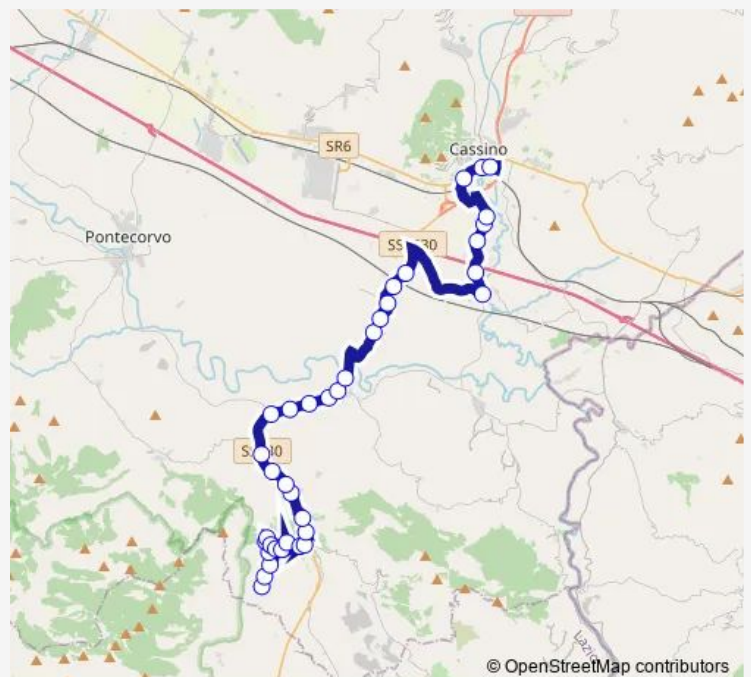

SAN Giorgio | Via Ausonia Via Crocelle # f4393

Route schedule

Ausonia | Correano # f4454 — Cassino | Viale Garigliano  
Via Volturno # f4412

Monday 07:00

Tuesday 07:00

Wednesday 07:00

Thursday 07:00

Friday 07:00

Saturday 07:10

Sunday —

Route info

Direction: Ausonia | Correano # f4454

Stops: 38

Trip Duration: 1 hour 5 min

Correano - Cassino # Cs971d

SAN Giorgio | Via Ausonia Via Rialto # f4394