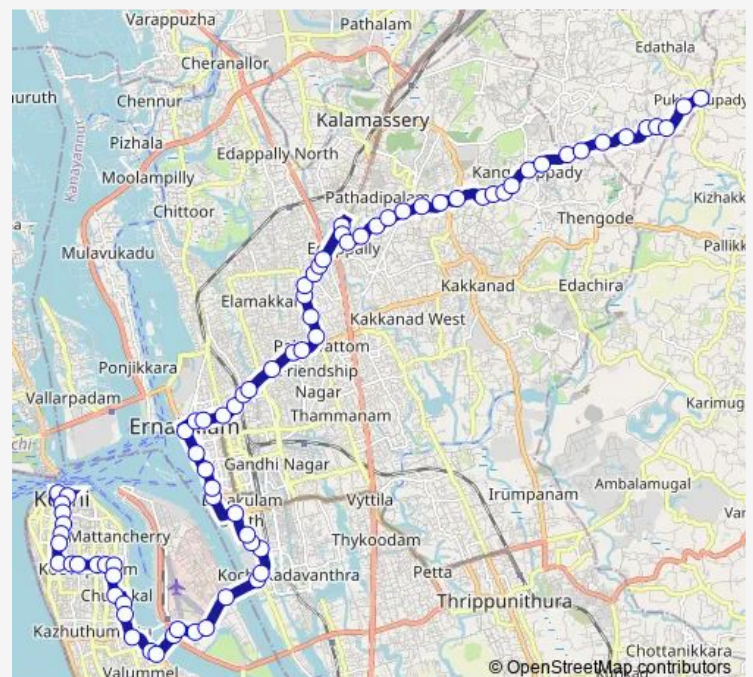

### Route schedule

Pukkattupady — Fort Kochi Stand

Monday 06:00

Tuesday 06:00

Wednesday 06:00

Thursday 06:00

Friday 06:00

Saturday 06:00

### Route info

Direction: Pukkattupady

Stops: 79

Trip Duration: 1 hour 38 min

Fort Kochi ↔ Pukkattupady

Club Junction

Parutheli Paalam

Edappally Toll

## Route info

Direction: Fort Kochi Stand

Stops: 78

Trip Duration: 1 hour 37 min

Naval Base

Thevara Junction

Thevara

Atlantis