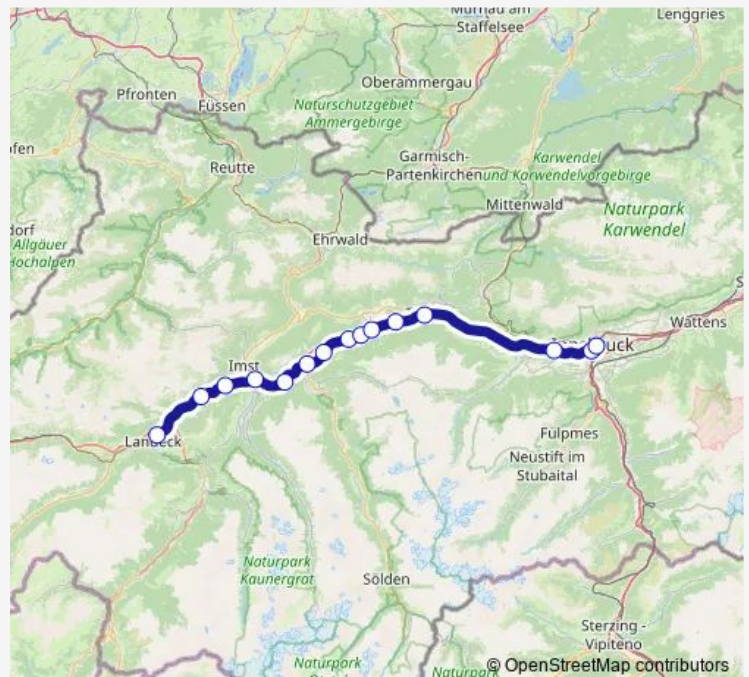

Rail REX1

[Go to website](#)

Direction

Innsbruck Hauptbahnhof — Landeck-Zams Bahnhof

13 stops

[Open route schedule](#)

Innsbruck Hauptbahnhof

Innsbruck Westbahnhof

Völs Bahnhof

Telfs-Pfaffenhofen Bahnhof

Stams Bahnhof

Silz Bahnhof

Haiming Bahnhof

Ötztal-Bahnhof

Roppen Bahnhof

Imst-Pitztal Bahnhof

Imsterberg Bahnhof

Schönwies Bahnhof

Landeck-Zams Bahnhof

Route schedule

Innsbruck Hauptbahnhof — Landeck-Zams Bahnhof

Monday 10:52-21:52

Tuesday 10:52-21:52

Wednesday 10:52-21:52

Thursday 10:52-21:52

Friday 10:52-12:52

Saturday 10:52-21:52

Sunday 10:52-21:52

Route info

Direction: Innsbruck Hauptbahnhof

Stops: 13

Trip Duration: 1 hour 2 min

■ REX1

BusMaps