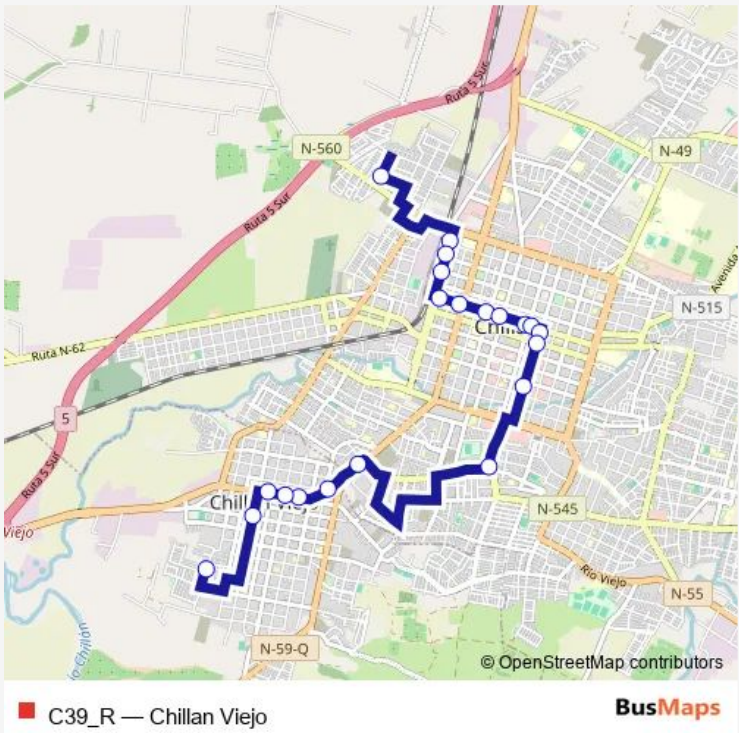

[Go to website](#)

Direction
 Luis Antonio Riberos / Jorge Lama Lama — Luis Araneda / SAN Jose
 21 stops
[Open route schedule](#)

- Luis Antonio Riberos / Jorge Lama Lama
- Av. Brasil / Itata
- Av. Brasil / Gamero
- Av. Brasil / Bulnes
- Libertad / Rosas
- Libertad / Av. Bernardo O Higgins
- Libertad / Carrera
- Libertad / 18 DE Septiembre
- Libertad / 5 DE Abril
- Libertad / Isabel Riquelme
- Isabel Riquelme / Constitucion
- Isabel Riquelme / EL Roble
- Isabel Riquelme / EL Roble
- Huambali / Rosauro Acuna
- Av. Bernardo O Higgins / Tegalda
- Av. Bernardo O Higgins / Barboza
- Av. Bernardo O Higgins / Cabildo
- Av. Bernardo O Higgins / Mariano Egana
- Av. Bernardo O Higgins / 20 DE Agosto
- Mariano Egana / Juan Martinez DE Rozas
- Luis Araneda / SAN Jose

Route schedule
 Luis Antonio Riberos / Jorge Lama Lama — Luis Araneda / SAN Jose

Monday	07:15-21:15
Tuesday	07:15-21:15
Wednesday	07:15-21:15
Thursday	07:15-21:15
Friday	07:15-21:15
Saturday	07:15-21:15
Sunday	07:15-21:15

Route info
 Direction: Luis Antonio Riberos / Jorge Lama Lama
 Stops: 21
 Trip Duration: 0 hour 31 min

C39_R Bus time schedules and route maps are available in an offline PDF at busmaps.com. Use the busmaps.com website to see live bus times, train schedule or subway schedule, and step-by-step directions for all public transit in Chillan

The schedule is provided in the local timezone. Times with "(+1)" indicate departures on the next day.

PDF file created on 2025-01-16

2024 BusMaps.com - All Rights Reserved