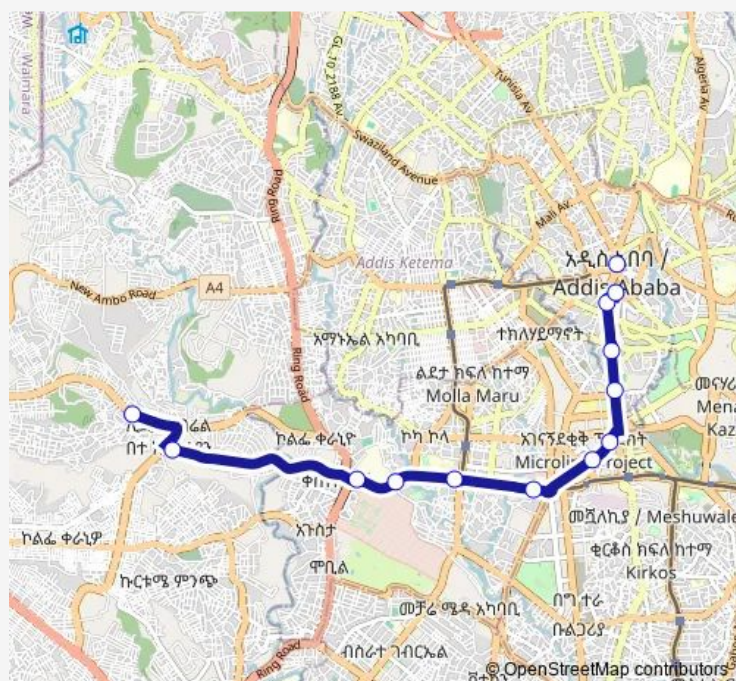

### Route schedule

Yeshi Debele — Piassa Arada

Monday 06:00

Tuesday 06:00

Wednesday 06:00

Thursday 06:00

Friday 06:00

Saturday 06:00

### Route info

Direction: Yeshi Debele

Stops: 13

Trip Duration: 0 hour 48 min

AB037 — Yeshi Debele ↔ St. George Church