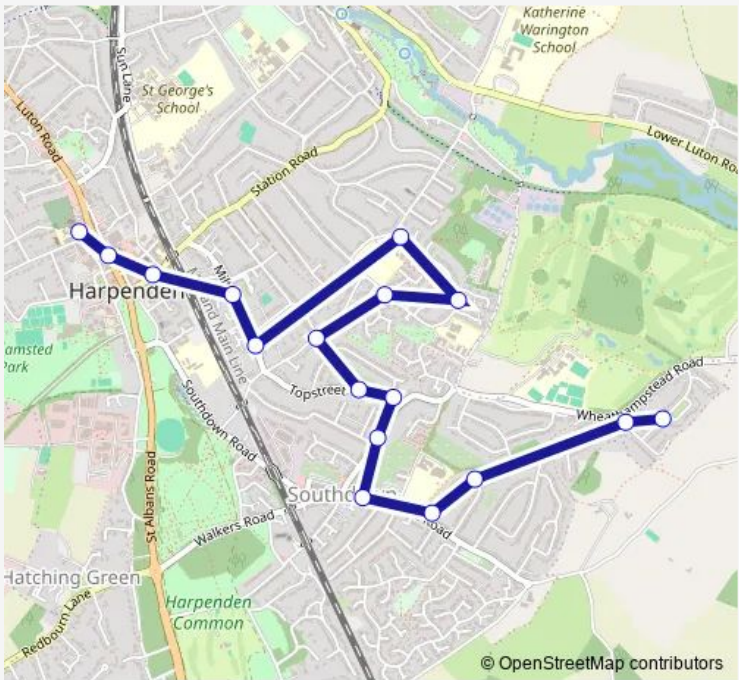

Bus HA1 Harpenden Local Service

[Go to website](#)

Direction
 Church Green Terminus — Long Buftlers
 17 stops
[Open route schedule](#)

- Church Green Terminus
- The George PH
- Harpenden Railway Station
- The Cedars
- Spenser Road
- Tylers
- Ashwell Park
- Chesterton Avenue
- Gilpin Green
- Topstreet Way
- Highfield Avenue
- Barnfield Road
- Longfield Road
- Grove Road
- Pipers Avenue
- Wheathampsted Road
- Long Buftlers

Route schedule
 Church Green Terminus — Long Buftlers

Monday	10:00-12:00
Tuesday	10:00-12:00
Wednesday	10:00-12:00
Thursday	10:00-12:00
Friday	10:00-12:00
Saturday	10:00-12:00
Sunday	—

Route info
 Direction: Church Green Terminus
 Stops: 17
 Trip Duration: 0 hour 19 min

■ HA1 — Harpenden Local Service **BusMaps**

Direction

Long Buftlers — Church Green Terminus

16 stops

[Open route schedule](#)

Long Buftlers

Leycroft Way

Meadway

Spenser Road

The Cedars

Harpenden Railway Station

Amenbury Lane

Church Green Terminus

Route schedule

Long Buftlers — Church Green Terminus

Monday	10:19-12:19
Tuesday	10:19-12:19
Wednesday	10:19-12:19
Thursday	10:19-12:19
Friday	10:19-12:19
Saturday	10:19-12:19
Sunday	—