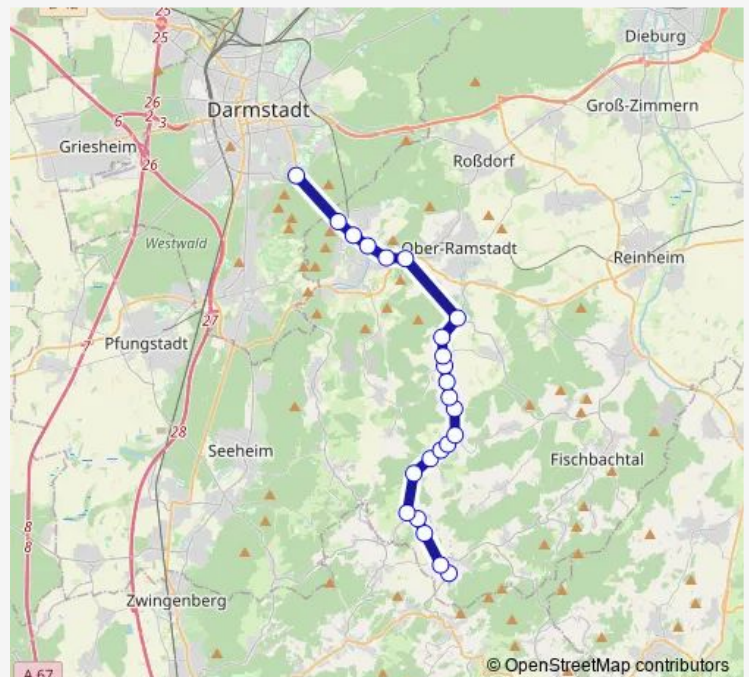

### Route schedule

Darmstadt Böllenfalltor — Modautal-Brandau Feuerwehr

Monday 05:02-19:47

Tuesday 05:02-19:47

Wednesday 05:02-19:47

Thursday 05:02-19:47

Friday 05:02-19:47

Saturday —

### Route info

Direction: Darmstadt Böllenfalltor

Stops: 23

Trip Duration: 0 hour 29 min

Modautal-Brandau Mitte

Modautal-Brandau Feuerwehr