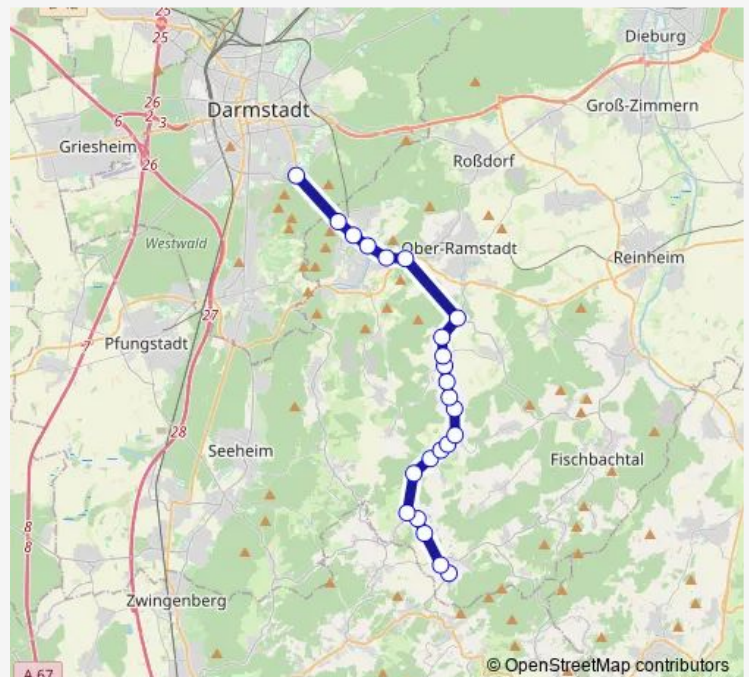

Thursday 05:02-19:47

Friday 05:02-19:47

Saturday —

Sunday —

Route info

Direction: Darmstadt Böllenfalltor

Stops: 23

Trip Duration: 0 hour 29 min

■ MX

BusMaps

Modautal-Brandau Mitte

Modautal-Brandau Feuerwehr

Direction

Modautal-Brandau Feuerwehr — Darmstadt Böllenfalltor

23 stops

[Open route schedule](#)