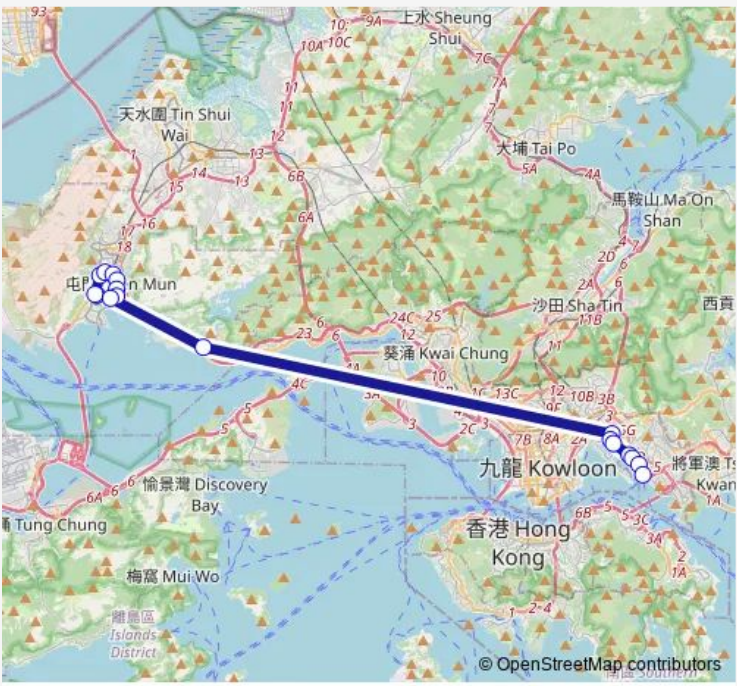

Route schedule

[Ctb] Lung MUN Oasis[[Kmb] Lung MUN Oasis BUS Terminus — [Ctb] Kwun Tong Ferry Pier[[Kmb] Kwun Tong Ferry (Alighting Stop)

Monday	07:20
Tuesday	07:20
Wednesday	07:20
Thursday	07:20
Friday	07:20
Saturday	—
Sunday	—

Route info

Direction: [Ctb] Lung MUN Oasis[[Kmb] Lung MUN Oasis BUS Terminus

Stops: 17

Trip Duration: 1 hour 30 min

WAH Street Playground, Wang Kwong Road[[Kmb] LAM
WAH Street Playground

[Ctb] Megabox, Sheung YEE Road[[Ctb] Sheung YEE
Road[[Kmb+Ctb] Sheung YEE Road/
Sheung YEE
Road[[Kmb] Sheung YEE Road