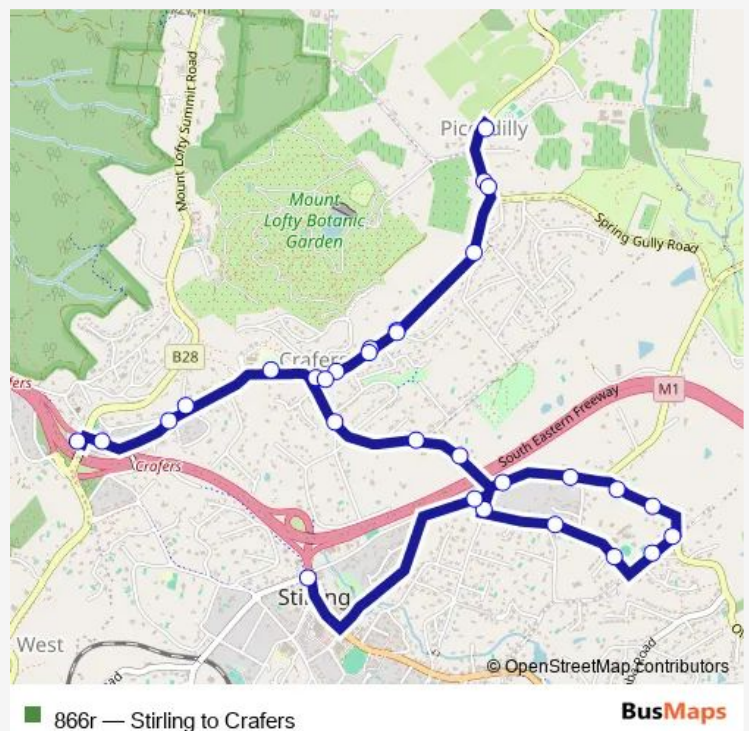

Stop 30C Piccadilly Rd - South East side

Stop 30B Piccadilly Rd - South East side

Stop 30A Piccadilly Rd - South East side

Stop 31 Old Mt Barker Rd - North East side

Stop 32 Old Mt Barker Rd - North side

Stop 33 Old Mt Barker Rd - North East side

Stop 34 Gould Rd - East side

Stop 34H Braeside Rd - North side

Route schedule

Stop 24A / Zone A Crafers Park N Ride — Stop 36 / Zone B Mt Barker Rd - West side

Monday 17:43-18:47

Tuesday 17:43-18:47

Wednesday 17:43-18:47

Thursday 17:43-18:47

Friday 17:43-18:47

Saturday 17:32-18:32

Sunday 17:32-18:32

Route info

Direction: Stop 24A / Zone A Crafers Park N Ride

Stops: 30

Trip Duration: 0 hour 15 min

Stop 34G Braeside Rd - North East side

Stop 34F Paratoo Rd - North West side

Stop 34E Paratoo Rd - North West side

Stop 34D Old Mt Barker Rd - South side

Stop 34C Old Mt Barker Rd - South side

Stop 34B Old Mt Barker Rd - South side