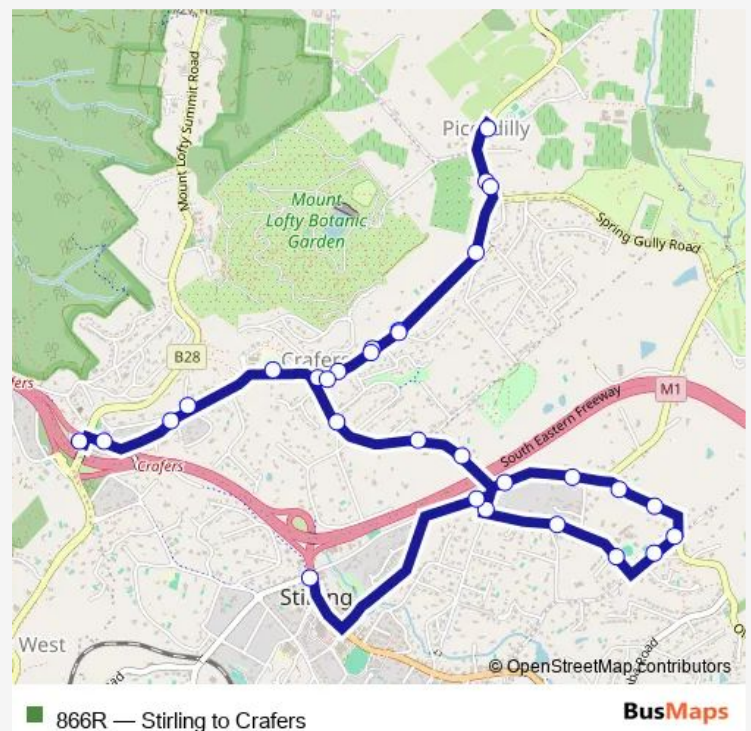

Stop 30C Piccadilly Rd - South East side

Stop 30B Piccadilly Rd - South East side

Stop 30A Piccadilly Rd - South East side

Stop 31 Old Mt Barker Rd - North East side

Stop 32 Old Mt Barker Rd - North side

Stop 33 Old Mt Barker Rd - North East side

Stop 34 Gould Rd - East side

Stop 34H Braeside Rd - North side

Route schedule

Stop 24A / Zone A Crafers Park N Ride — Stop 36 / Zone B Mt Barker Rd - West side

Monday 17:43-18:47

Tuesday 17:43-18:47

Wednesday 17:43-18:47

Thursday 17:43-18:47

Friday 17:43-18:47

Saturday 17:04-18:04

Sunday 17:04-18:04

Route info

Direction: Stop 24A / Zone A Crafers Park N Ride

Stops: 30

Trip Duration: 0 hour 15 min

Stop 34G Braeside Rd - North East side

Stop 34F Paratoo Rd - North West side

Stop 34E Paratoo Rd - North West side

Stop 34D Old Mt Barker Rd - South side

Stop 34C Old Mt Barker Rd - South side

Stop 34B Old Mt Barker Rd - South side