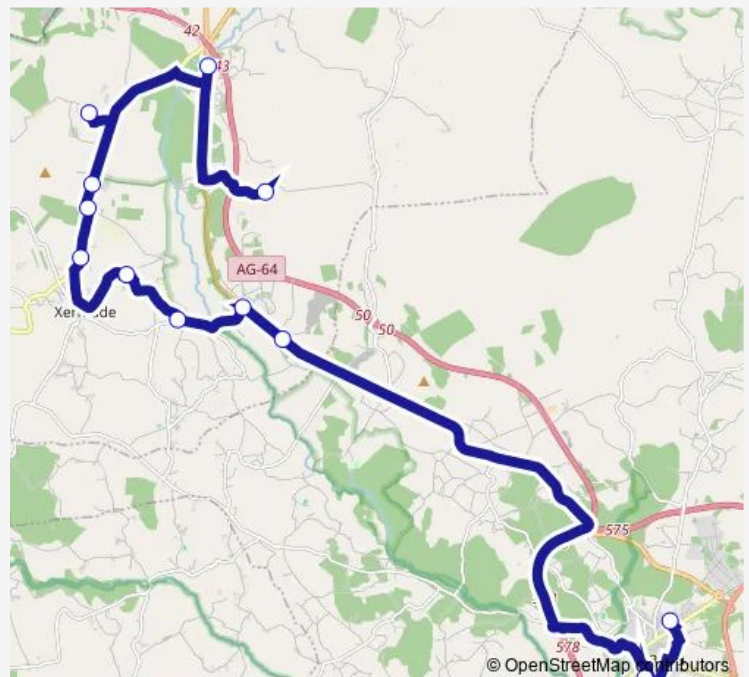

Vilalba E.A.

Route schedule

Vilacide 1 — Vilalba E.A.

Monday 07:39

Tuesday 07:39

Wednesday 07:39

Thursday —

Friday 07:39

Saturday —

Sunday —

Route info

Direction: Vilacide 1

Stops: 12

Trip Duration: 0 hour 51 min

■ XG729016 — Vilalba E.A.-Vilacide 1

Direction

Vilalba E.A. — Vilacide 1

12 stops

[Open route schedule](#)

Vilalba E.A.

IES Santiago Basanta Silv

Ribeira

Candamil (Dársena)

A Lagoa

Vilalba E.A. — Vilacide 1

Monday	17:45
Tuesday	14:30
Wednesday	14:30
Thursday	—
Friday	14:30
Saturday	—
Sunday	—

Route info

Direction: Vilalba E.A.

Stops: 12

Trip Duration: 0 hour 51 min

XG729016 Bus time schedules and route maps are available in an offline PDF at busmaps.com. Use the busmaps.com website to see live bus times, train schedule or subway schedule, and step-by-step directions for all public transit in Vilalba