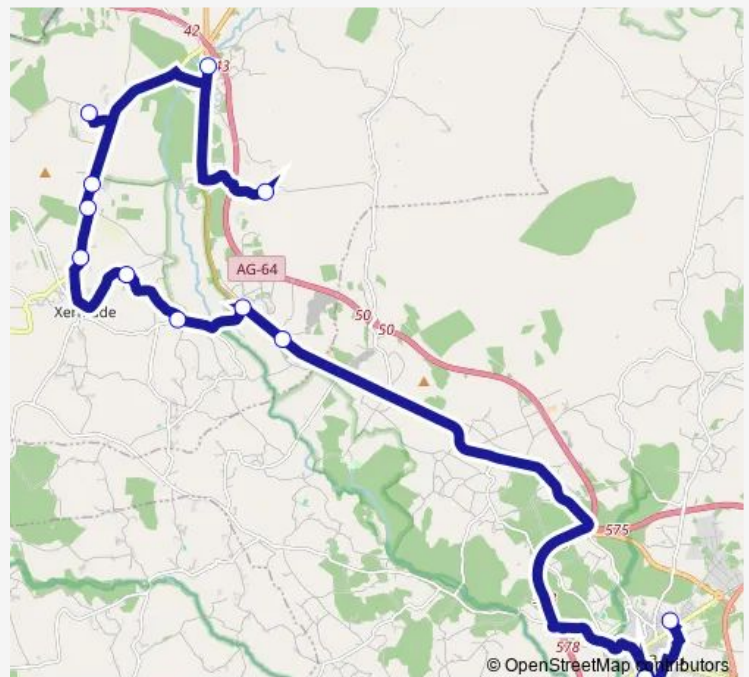

### Route schedule

Vilacide 1 — Vilalba E.A.

Monday 07:39

Tuesday 07:39

Wednesday 07:39

Thursday 07:39

Friday 07:39

Saturday —

### Route info

Direction: Vilacide 1

Stops: 12

Trip Duration: 0 hour 51 min

■ Xg729016 — Vilalba E.A.-Vilacide 1

**Direction**

Vilalba E.A. — Vilacide 1

12 stops

## Route schedule

Vilalba E.A. — Vilacide 1

Monday	17:45
Tuesday	14:30
Wednesday	14:30
Thursday	14:30
Friday	14:30
Saturday	—
Sunday	—

## Route info

Direction: Vilalba E.A.

Stops: 12

Trip Duration: 0 hour 51 min

Xg729016 Bus time schedules and route maps are available in an offline PDF at busmaps.com. Use the busmaps.com website to see live bus times, train schedule or subway schedule, and step-by-step directions for all public transit in Vilalba