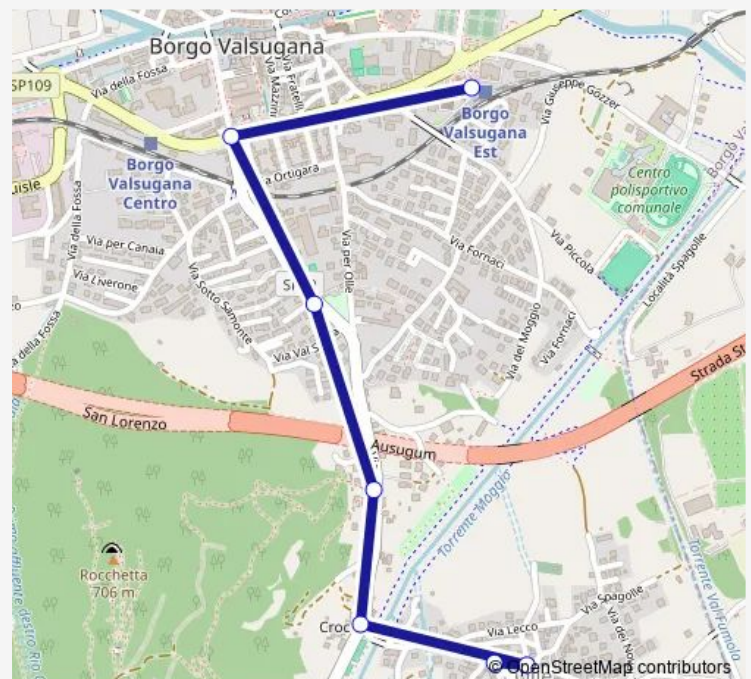

Bus B408 Borgo Valsugana - Olle

[Go to website](#)

Direction

Borgo Valsugana-C.Intermodale — Olle

5 stops

[Open route schedule](#)

Borgo Valsugana-C.Intermodale

Borgo V. Sp.40

Thursday 07:25-17:22

Friday 07:25-17:22

Saturday 07:25-13:28

Sunday —

Route info

Direction: Borgo Valsugana-C.Intermodale

Stops: 5

Trip Duration: 0 hour 6 min

■ B408 — Borgo Valsugana - Olle

Direction

Olle — Borgo Valsugana-C.Intermodale

7 stops

[Open route schedule](#)

Olle

Olle. Via Del Boaletto

Olle. Trattoria Alla Croce