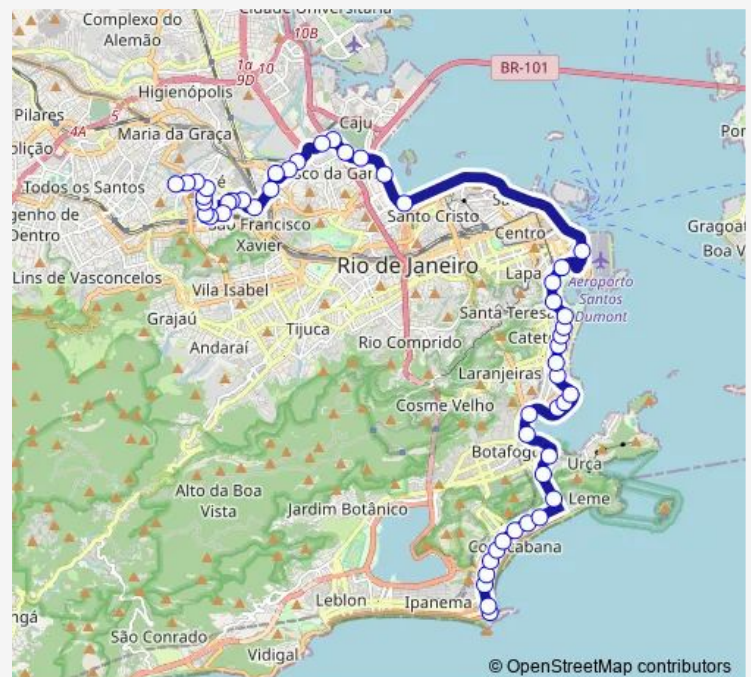

### Route schedule

Ponto Final: Copacabana : Cassino Atlântico — Ponto Final: Jacaré : Álvaro Seixas

Monday	00:00
Tuesday	00:00
Wednesday	00:00
Thursday	00:00
Friday	00:00
Saturday	00:00
Sunday	00:00

### Route info

Direction: Ponto Final: Copacabana : Cassino Atlântico

Stops: 51

Trip Duration: 1 hour 15 min

SV474 — Jacaré - Copacabana

Jardins do Museu da República

Russel

Hotel Glória