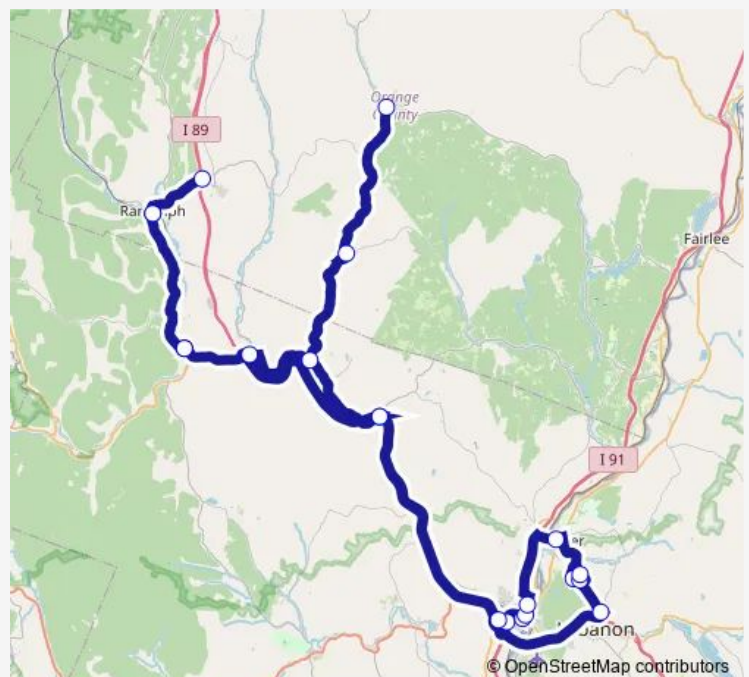

### Route schedule

Randolph Park and Ride Exit 4 — Stagecoach Depot, Randolph Village

Monday 05:55-06:17

Tuesday 05:55-06:17

Wednesday 05:55-06:17

Thursday 05:55-06:17

Friday 05:55-06:17

Saturday —

### Route info

Direction: Randolph Park and Ride Exit 4

Stops: 17

Trip Duration: 2 hour 43 min

## Route info

Direction: Exit 2 Park & Ride lot, Sharon

Stops: 8

Trip Duration: 1 hour 44 min

### Route info

Direction: Stagecoach Depot, Randolph Village

Stops: 7

Trip Duration: 1 hour 38 min