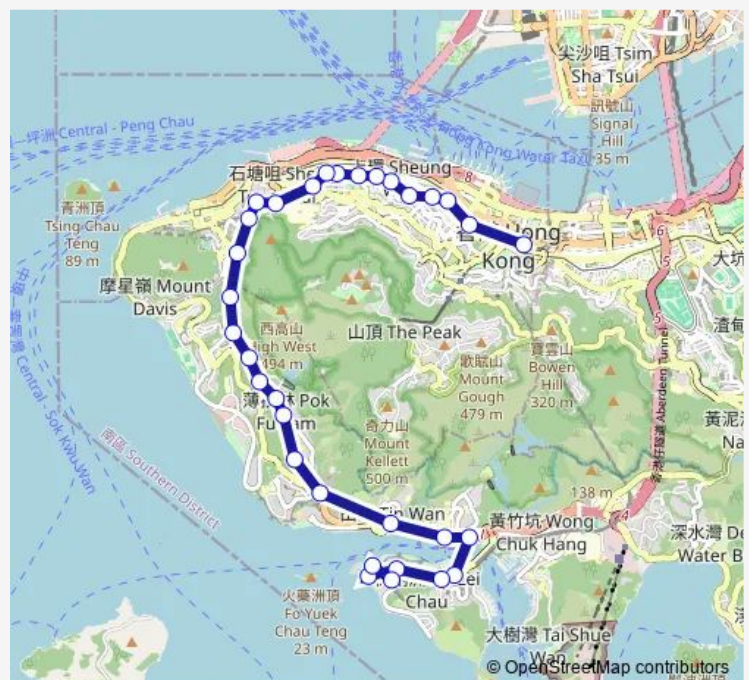

Route schedule

[Ctb] South Horizons|[Kmb+Ctb] South Horizons BUS Terminus/
South Horizons — [Ctb] Admiralty - MTR Exit C

Monday	06:30-19:40
Tuesday	06:30-19:40
Wednesday	06:30-19:40
Thursday	06:30-19:40
Friday	06:30-19:40
Saturday	06:30-20:30
Sunday	06:30-18:50

Route info

Direction: [Ctb] South Horizons|[Kmb+Ctb] South Horizons BUS Terminus/
South Horizons

Stops: 29

Trip Duration: 0 hour 49 min

■ 90b — South Horizons - Admiralty Station (East)

[Ctb] TIN WAN Street, Aberdeen Praya Road[[Kmb+Ctb]
TIN WAN Street/
Tin WAN Street, Aberdeen Praya
Road