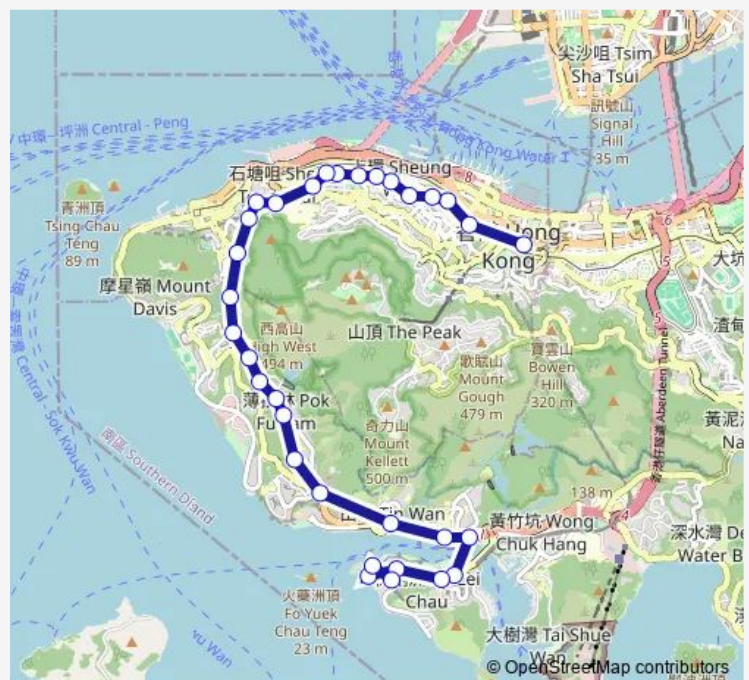

Route schedule

[Ctb] South Horizons[[Kmb+Ctb] South Horizons BUS Terminus/
South Horizons — [Ctb] Admiralty - MTR Exit C

Monday	06:30-19:40
Tuesday	06:30-19:40
Wednesday	06:30-19:40
Thursday	06:30-19:40
Friday	06:30-19:40
Saturday	06:30-20:30
Sunday	06:30-18:50

Route info

Direction: [Ctb] South Horizons[[Kmb+Ctb] South Horizons BUS Terminus/
South Horizons

Stops: 29

Trip Duration: 0 hour 49 min

■ 90B — South Horizons - Admiralty Station (East)

[Ctb] TIN WAN Street, Aberdeen Praya Road[[Kmb+Ctb]
TIN WAN Street/
Tin WAN Street, Aberdeen Praya
Road