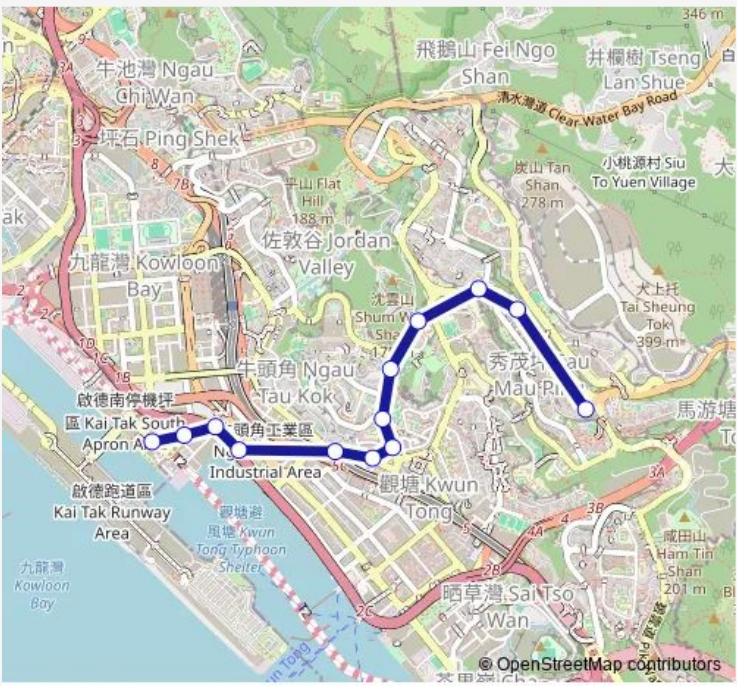

Bus 90b SAU MAU Ping - Hong Kong Children'S Hospital

[Go to website](#)

Direction
 Shing Cheong Road, Near Training & Research Tower (Tower B), Hong Kong Children'S Hospital — SAU Fung Street, Near SAU CHI House, SAU MAU Ping Estate
 13 stops
[Open route schedule](#)

- Shing Cheong Road, Near Training & Research Tower (Tower B), Hong Kong Children'S Hospital
- Cheung YIP Street, Near KAI TAK Fire Station
- HOI BUN Road, Near THE Quayside
- HOI BUN Road, Near ONE BAY East| HOI BUN Road, Near ONE BAY East
- Ngau TAU KOK Road, Outside Lotus Tower|Ngau TAU KOK Road, Near Lotus Tower Block 2
- Kentlum Mansion
- Hong Ning Road Market|Hong Ning Road, Outside Hong Ning Court
- Hong Ning Road, Near Hong Ning Building
- Hong Ning Road, Near Hamden Court Block A
- Hong Ning Road, Near United Christian Hospital
- SAU MAU Ping Road, Outside Ning PO No.2 College
- SAU MAU Ping Road, Opposite SAU YEE House
- SAU Fung Street, Near SAU CHI House, SAU MAU Ping Estate

Route schedule
 Shing Cheong Road, Near Training & Research Tower (Tower B), Hong Kong Children'S Hospital — SAU Fung Street, Near SAU CHI House, SAU MAU Ping Estate

Monday	06:50-19:00
Tuesday	06:50-19:00
Wednesday	06:50-19:00
Thursday	06:50-19:00
Friday	06:50-19:00
Saturday	06:50
Sunday	06:50

Route info
 Direction: Shing Cheong Road, Near Training & Research Tower (Tower B), Hong Kong Children'S Hospital
 Stops: 13
 Trip Duration: 0 hour 12 min

Direction

SAU Fung Street, Near SAU YUE House, SAU MAU Ping Estate — Shing Cheong Road, Near Training & Research Tower (Tower B), Hong Kong Children'S Hospital