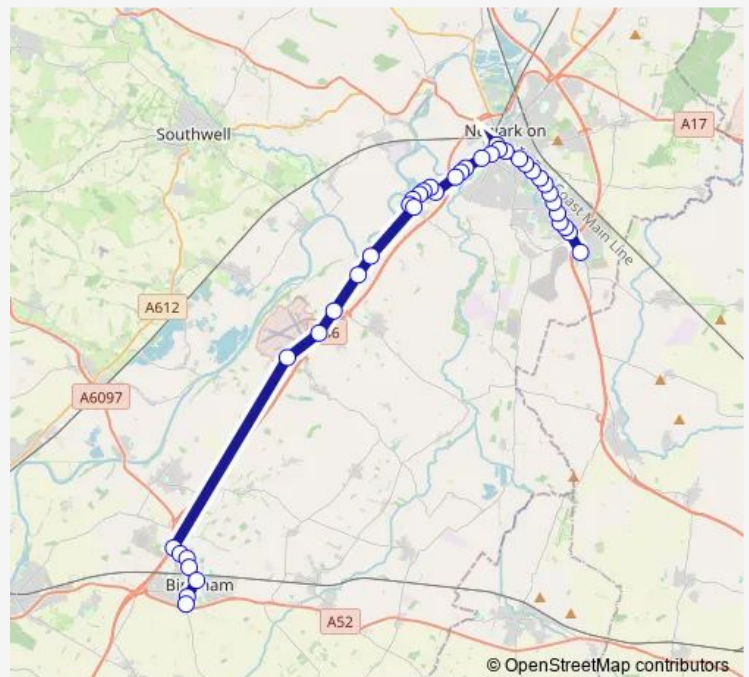

Polish Cemetery

Winchilsea Avenue

Beaumont Gardens

Newark Bus Station

Health Centre

Princes Street

Boundary Road

Dorner Avenue

The Maltsters

The Ivies

Long Lane

Route schedule

Great North Road — Starnhill Way

Monday 22:35

Tuesday 22:35

Wednesday 22:35

Thursday 22:35

Friday 22:35

Saturday 22:00

Sunday 19:22

Route info

Direction: Great North Road

Stops: 39

Trip Duration: 0 hour 42 min

■ 90B

BusMaps

Marsh Lane

Village Way

Memorial Hall

Chestnut Grove

Church Street

Grays Court