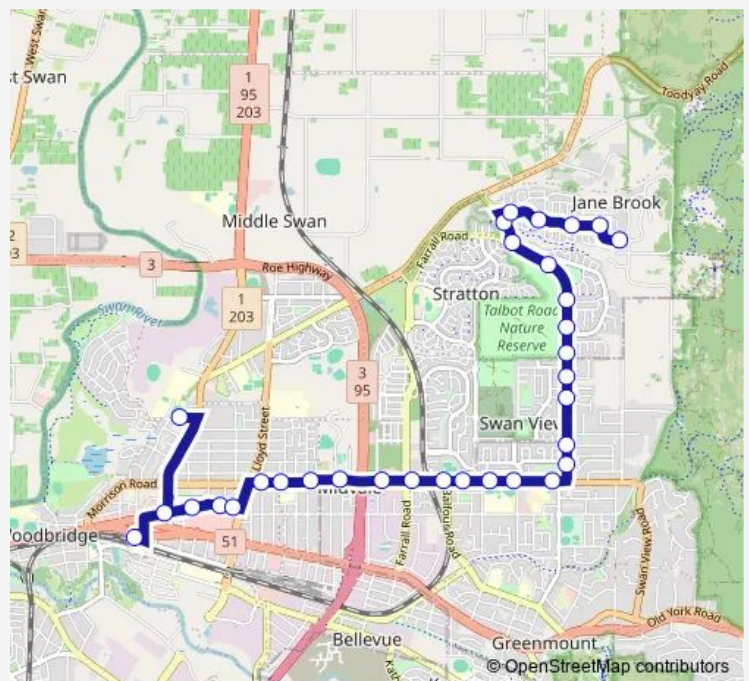

### Direction

Wiltshire Av After Pechey Rd — School Access Rd Swan  
Christian College Stand 2

35 stops

[Open route schedule](#)

Wiltshire Av After Pechey Rd

Wiltshire Av After Augustus Dr

Jane Brook Dr After Augustus Dr

Morrison Rd Before Ferrier St

Morrison Rd After Balfour Rd

Morrison Rd Before Farrall Rd

### Route schedule

Wiltshire Av After Pechey Rd — School Access Rd Swan  
Christian College Stand 2

Monday 06:46-07:36

Tuesday 06:46-07:36

Wednesday 06:46-07:36

Thursday 06:46-07:36

Friday 06:46-07:36

Saturday —

### Route info

Direction: Wiltshire Av After Pechey Rd

Stops: 35

Trip Duration: 0 hour 46 min

Morrison Rd Before Orchard Av

Morrison Rd After Beaconsfield Av

Morrison Rd After Bushby St

Morrison Rd After Wellaton St