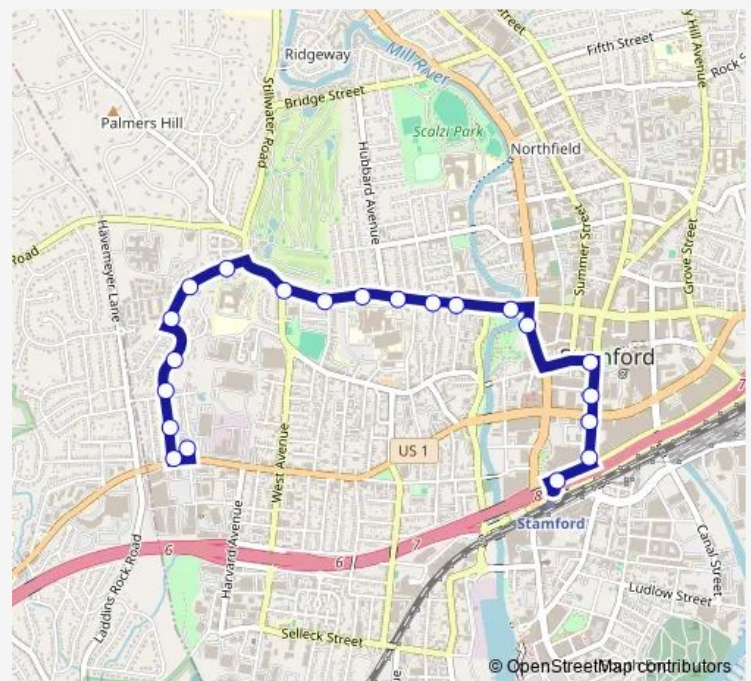

W Broad St @ Stephen St

W Broad St @ Schuyler Ave

W Broad St @ Mill River St

Washington Blvd @ Whitaker Pl

Main St @ Atlantic St

Atlantic St @ Bell St

Atlantic St @ Tresser Blvd

Atlantic St @ N State St

Stamford Transportation Center @ Bay B

### Route schedule

Alvord Ln @ W Main St — Stamford Transportation Center @ Bay B

Monday 05:42-23:29

Tuesday 05:42-23:29

Wednesday 05:42-23:29

Thursday 05:42-23:29

Friday 05:42-23:29

Saturday 07:02-22:24

### Route info

Direction: Alvord Ln @ W Main St

Stops: 21

Trip Duration: 0 hour 16 min

313 — West Broad St

**Direction**

Alvord Ln @ W Main St — Main St @ Atlantic St

17 stops