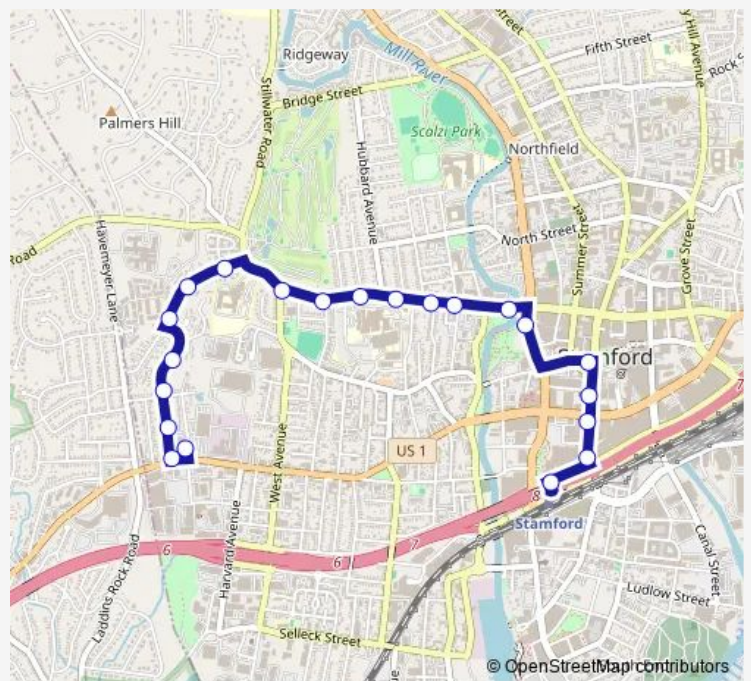

W Broad St @ opp St George Ave

W Broad St @ 146 W Broad St

W Broad St @ Stephen St

W Broad St @ Schuyler Ave

W Broad St @ Mill River St

Washington Blvd @ Whitaker Pl

Main St @ Atlantic St

Atlantic St @ Bell St

Atlantic St @ Tresser Blvd

Atlantic St @ N State St

Stamford Transportation Center @ Bay B

Route schedule

Alvord Ln @ W Main St — Stamford Transportation Center @ Bay B

Monday	05:42-23:29
Tuesday	05:42-23:29
Wednesday	05:42-23:29
Thursday	05:42-23:29
Friday	05:42-23:29
Saturday	07:02-22:24
Sunday	07:22-19:22

Route info

Direction: Alvord Ln @ W Main St

Stops: 21

Trip Duration: 0 hour 16 min

313 — West Broad St

Direction

Stamford Transportation Center @ Bay B — Alvord Ln @ W Main St

20 stops

[Open route schedule](#)

Stamford Transportation Center @ Bay B

Washington Blvd @ Tresser Blvd

Atlantic St @ Veterans Park

Broad St @ Summer St

Broad St @ Franklin St

W Broad St @ Tradition Energy Building

W Broad St @ Adams Ave