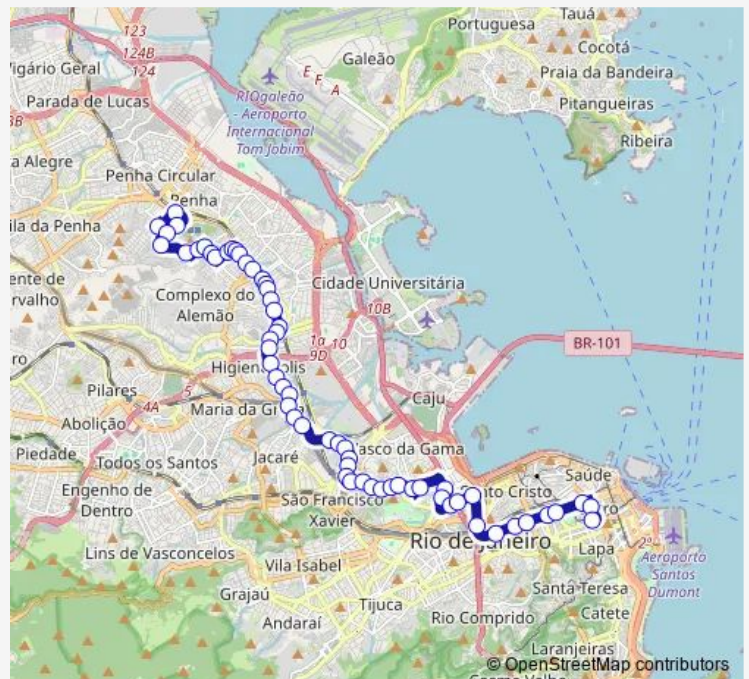

Chantecler

Largo do Pedregulho

Route schedule

Ponto Final: Praça Tiradentes — Ponto Final: Penha :
Aimoré

Monday	00:00
Tuesday	00:00
Wednesday	00:00
Thursday	00:00
Friday	00:00
Saturday	00:00
Sunday	00:00

Route info

Direction: Ponto Final: Praça Tiradentes

Stops: 66

Trip Duration: 1 hour 1 min

313 — Penha (Grotão) - Praça Tiradentes

General Gustavo Cordeiro de Farias

Marechal Aguiar

Pereira Lopes