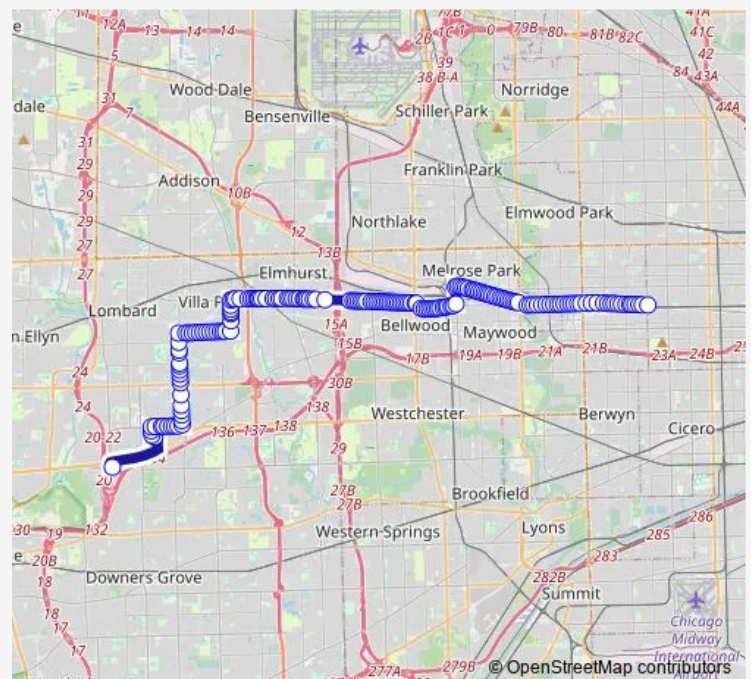

Mayfield Ave & Corcoran Pl

Corcoran Pl / South Blvd & Austin Blvd

South Blvd & Humphrey Ave

South Blvd & Taylor Ave

South Blvd & Lombard Ave

Lombard Ave & Lake St

Lake St & Harvey Ave

Lake St & Cuyler Ave

Lake St & Forest Ave

Lake St & Marion St

Lake St & Harlem Ave

Route schedule

Lake St & Austin Blvd (Se) — Branding Ln & Finley Rd

Monday 05:20-22:50

Tuesday 05:20-22:50

Wednesday 05:20-22:50

Thursday 05:20-22:50

Friday 05:20-22:50

Saturday 05:42-22:50

Sunday 07:48-19:48

Route info

Direction: Lake St & Austin Blvd (Se)

Stops: 176

Trip Duration: 1 hour 6 min

Lake St & Franklin Ave

Lake St & Park Ave

Lake St & Forest Ave

Lake St & Keyston Ave

Lake St & Thatcher Ave

Lake St & Edgewood Pl

Lake St & Auvergne Pl

Lake St & River Oaks Dr