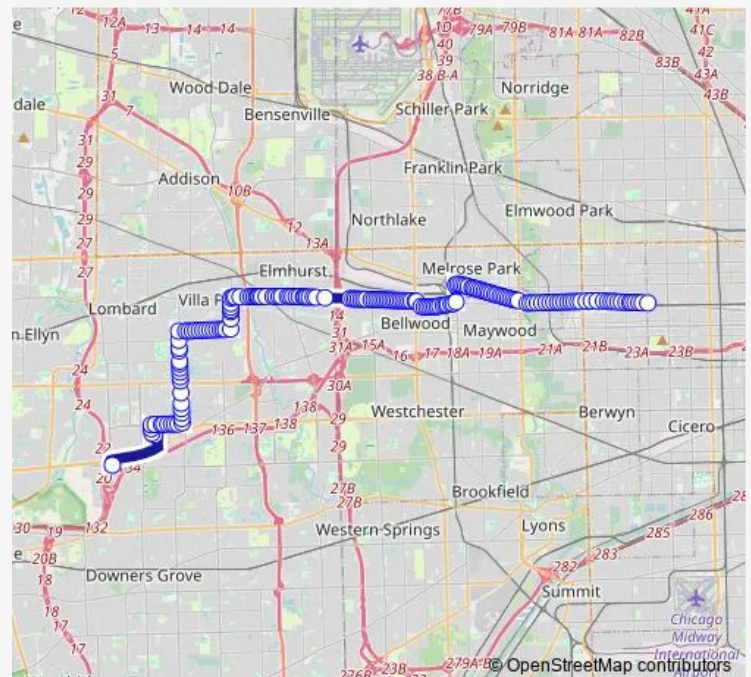

Mayfield Ave & Corcoran Pl

Corcoran Pl / South Blvd & Austin Blvd

South Blvd & Humphrey Ave

South Blvd & Taylor Ave

South Blvd & Lombard Ave

Lombard Ave & Lake St

Lake St & Harvey Ave

Lake St & Cuyler Ave

Lake St & Forest Ave

Lake St & Marion St

Lake St & Harlem Ave

Route schedule

Lake St & Austin Blvd (Se) — Branding Ln & Finley Rd

Monday 05:20-22:50

Tuesday 05:20-22:50

Wednesday 05:20-22:50

Thursday 05:20-22:50

Friday 05:20-22:50

Saturday 05:42-22:50

Sunday 07:48-19:48

Route info

Direction: Lake St & Austin Blvd (Se)

Stops: 176

Trip Duration: 1 hour 11 min

Lake St & Franklin Ave

Lake St & Park Ave

Lake St & Forest Ave

Lake St & Keyston Ave

Lake St & Thatcher Ave

Lake St & Edgewood Pl

Lake St & Auvergne Pl

Lake St & River Oaks Dr