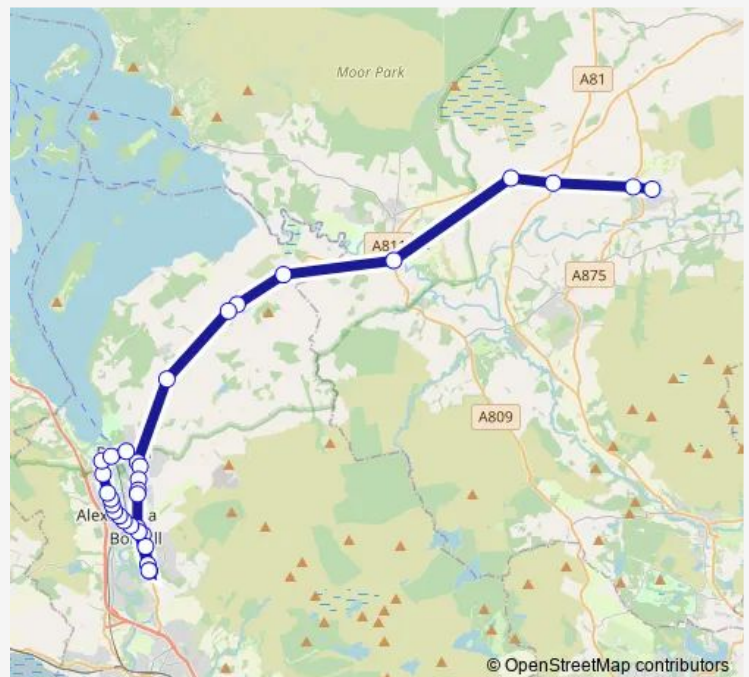

Thursday 08:35-15:35

Friday 08:35-15:35

Saturday —

Sunday —

Route info

Direction: High School

Stops: 32

Trip Duration: 0 hour 49 min

King Edward Street

Heather Avenue

Ambulance Station

Lomond Drive

Clarnish

Tullichewan Road

Balloch Bus Terminus

Lawrence Drive