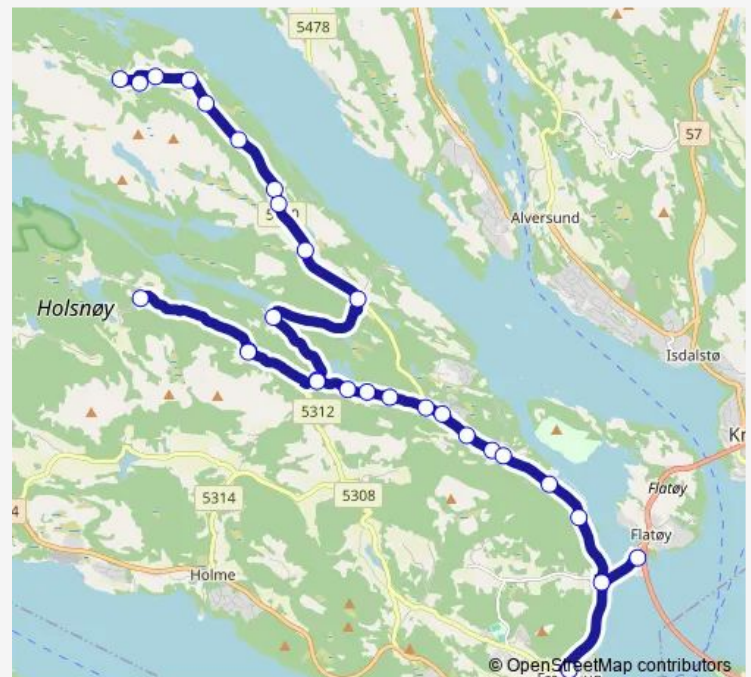

Thursday 07:28

Friday 07:28

Saturday —

Sunday —

Route info

Direction: Ådland snuplass

Stops: 28

Trip Duration: 0 hour 43 min