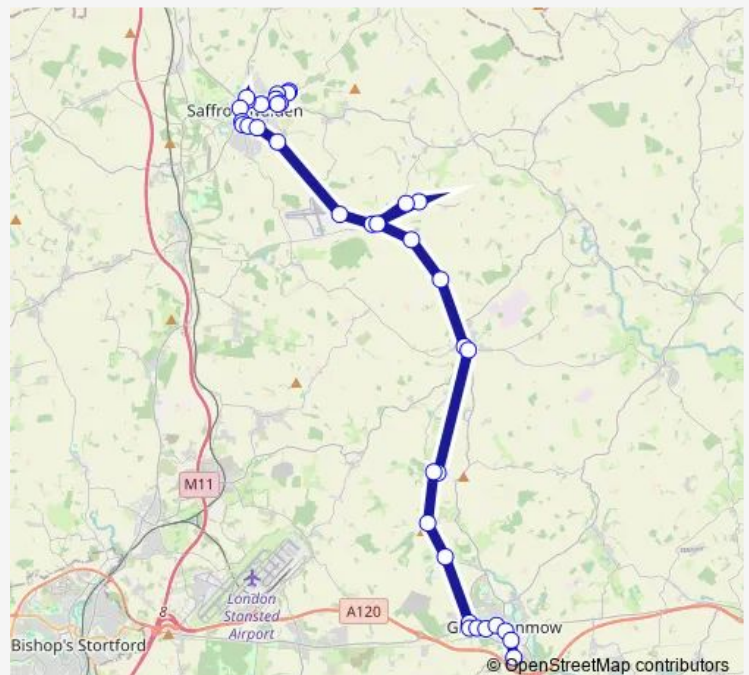

Primary School

The White Hart

Maurice Close

Route schedule

Mortimers Gate — David Wright Close

Monday 07:56-19:56

Tuesday 07:56-19:56

Wednesday 07:56-19:56

Thursday 07:56-19:56

Friday 07:56-19:56

Saturday 07:56-19:56

Sunday —

Route info

Direction: Mortimers Gate

Stops: 36

Trip Duration: 0 hour 54 min

Direction: David Wright Close

Stops: 36

Trip Duration: 0 hour 53 min

West Road

Station Road

High Street

East Street

Hatherley Court

34 stops

[Open route schedule](#)

Mortimers Gate

Commercial Centre

Whiteshot Way

Elizabeth Way

Hospital

The Spike