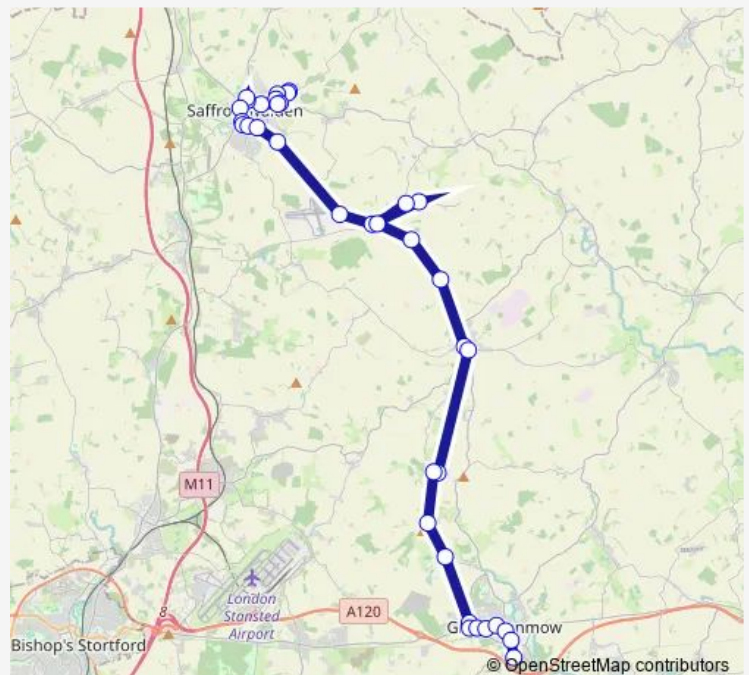

Primary School

The White Hart

Maurice Close

Route schedule

Mortimers Gate — David Wright Close

Monday 07:56-19:56

Tuesday 07:56-19:56

Wednesday 07:56-19:56

Thursday 07:56-19:56

Friday 07:56-19:56

Saturday 07:56-19:56

Sunday —

Route info

Direction: Mortimers Gate

Stops: 36

Trip Duration: 0 hour 54 min

Direction: David Wright Close

Stops: 36

Trip Duration: 0 hour 53 min

West Road

Station Road

High Street

East Street

Hatherley Court

34 stops

[Open route schedule](#)

Mortimers Gate

Commercial Centre

Whiteshot Way

Elizabeth Way

Hospital

The Spike