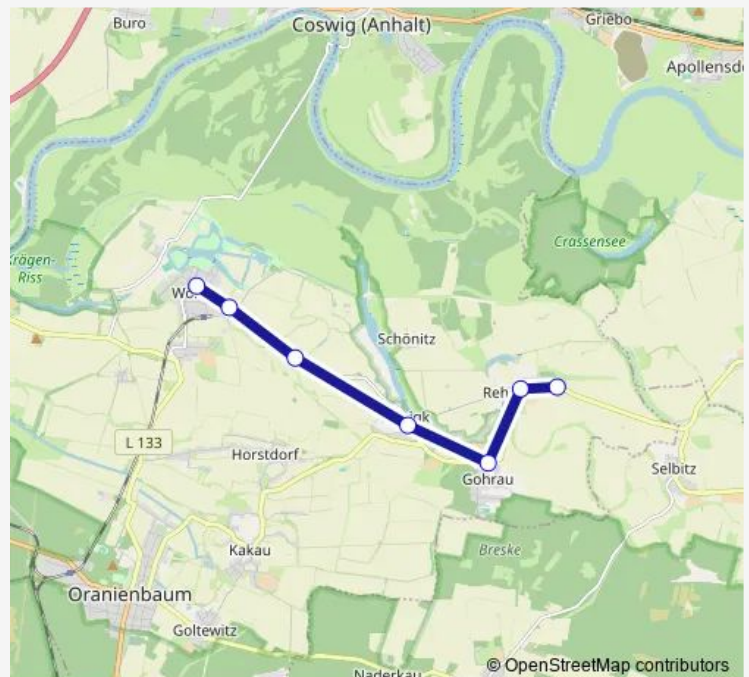

### Route schedule

Riesigk, Feldblick — Kemberg, Schule

Monday 07:29

Tuesday 07:29

Wednesday 07:29

Thursday 07:29

Friday 07:29

Saturday —

### Route info

Direction: Riesigk, Feldblick

Stops: 10

Trip Duration: 0 hour 28 min

## Route info

Direction: Kemberg, Firma Säger

Stops: 18

Trip Duration: 0 hour 44 min

## Route info

Direction: Wörlitz, Neue Reihe

Stops: 7

Trip Duration: 0 hour 11 min

313 Bus time schedules and route maps are available in an offline PDF at [busmaps.com](#). Use the [busmaps.com](#) website to see live bus times, train schedule or subway schedule, and step-by-step directions for all public transit in Wittenberg