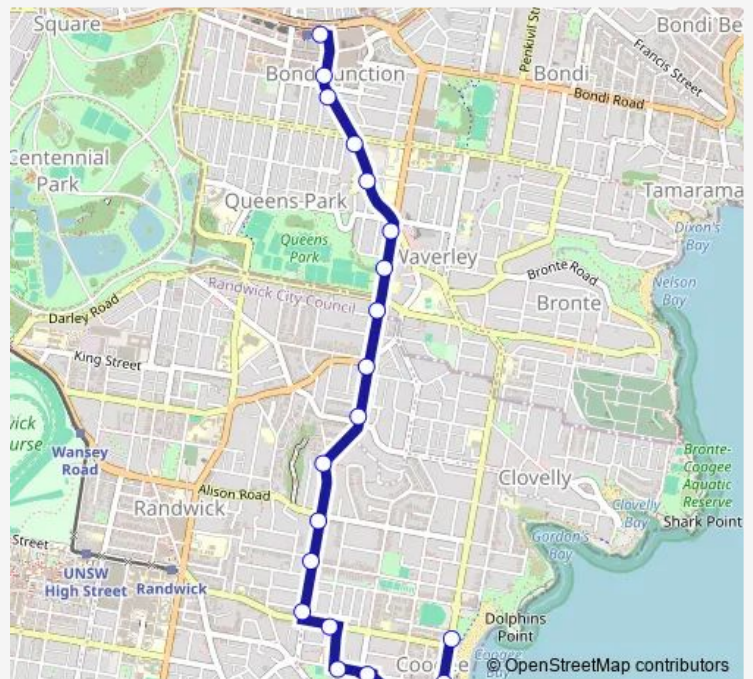

Havelock Av At Asher St

Arden St At Carr St

Arden St At Coogee Bay Rd

Arden St At Dolphin St

Route schedule

Bondi Junction Station, Stand F — Arden St At Dolphin St

Monday 06:38-23:18

Tuesday 06:38-23:18

Wednesday 06:38-23:18

Thursday 06:38-23:18

Friday 06:38-23:18

Saturday 06:38-23:18

Sunday 07:38-21:58

Route info

Direction: Bondi Junction Station, Stand F

Stops: 21

Trip Duration: 0 hour 19 min

313 — Bondi Junction to Coogee via Carrington Rd

## Direction

Arden St Opp Coogee Bay Rd — Bondi Junction Station, Stand P

20 stops

[Open route schedule](#)

Arden St Opp Coogee Bay Rd

Arden St At Carr St

Havelock Av At Asher St

Carr St At Berwick St