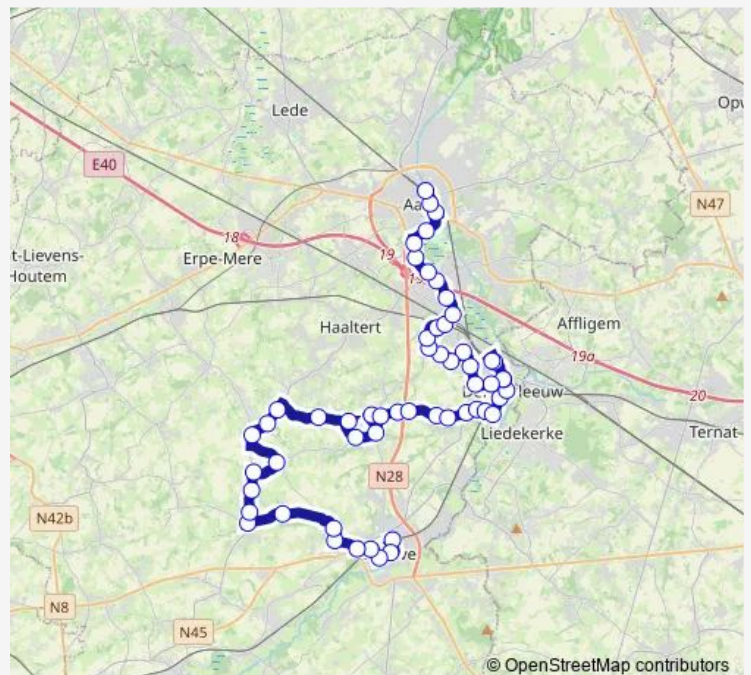

Denderhoutem Borrekent

Denderhoutem Dwarsstraat

Denderhoutem Dorp

Route schedule

Ninove Station perron 3 — Aalst Station perron 3

Monday —

Tuesday —

Wednesday 16:11-18:21

Thursday 16:11-18:21

Friday —

Saturday —

Sunday —

Route info

Direction: Ninove Station perron 3

Stops: 56

Trip Duration: 1 hour 16 min