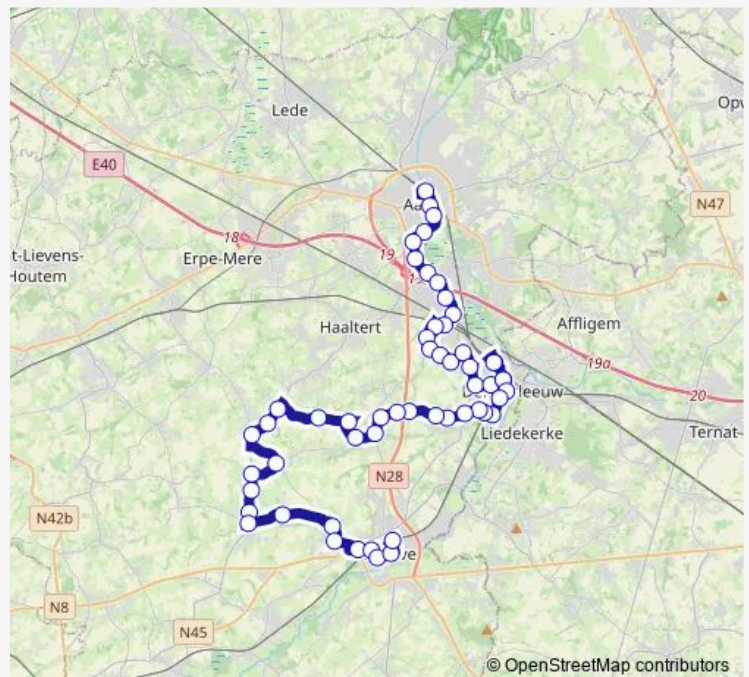

Denderleeuw Steenweg Op Aalst

Denderleeuw Verrieststraat

Denderleeuw Koopwarenstraat

Route schedule

Aalst Station perron 3 — Ninove Station perron 3

Monday 06:22-18:30

Tuesday 06:22-18:30

Wednesday —

Thursday 06:22-18:30

Friday 06:22-18:30

Saturday —

Sunday —

Route info

Direction: Aalst Station perron 3

Stops: 55

Trip Duration: 1 hour 12 min

313 — Aalst - Denderleeuw Hemelrijk - Aspelare - Ninove

Denderleeuw Station perron 1

Denderleeuw Stationsperron

Denderleeuw Koopwarenstraat

Denderleeuw Centrum

Denderleeuw College

Denderleeuw Bibliotheek

Iddergem Station