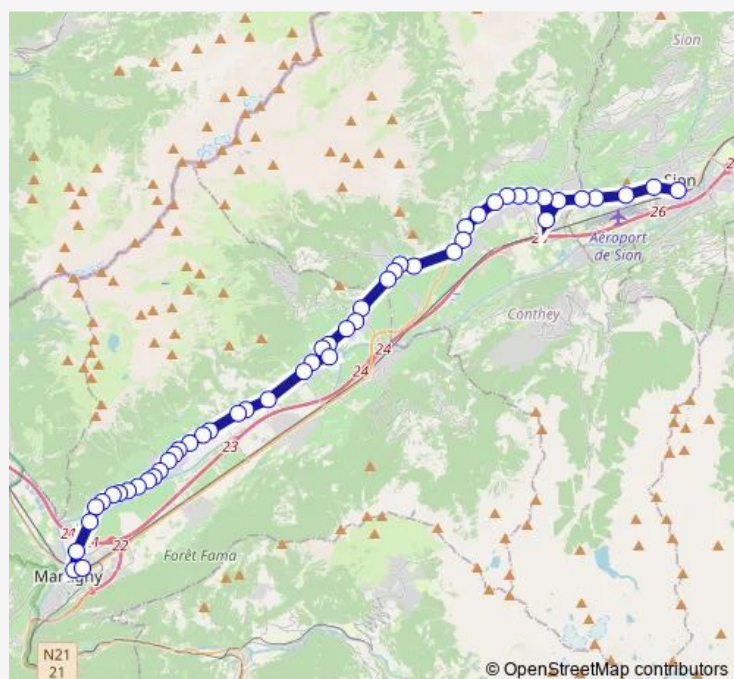

Chamoson, poste

Chamoson, Palud

Leytron, Sommet du Village

Route schedule

Sion, poste/gare — Martigny, gare

Monday	25:40 ⁺¹
Tuesday	—
Wednesday	—
Thursday	25:40 ⁺¹
Friday	25:40 ⁺¹
Saturday	25:40 ⁺¹
Sunday	25:40 ⁺¹

Route info

Direction: Sion, poste/gare

Stops: 50

Trip Duration: 1 hour 0 min

■ 313 — B 313

BusMaps

Leytron, anc. poste

Leytron, Les Prix

Sunday 23:40

Route info

Direction: Sion, poste/gare

Stops: 50

Trip Duration: 1 hour 0 min

Saillon, les Bains

Saillon, Collombeyres

Saillon, les Moilles