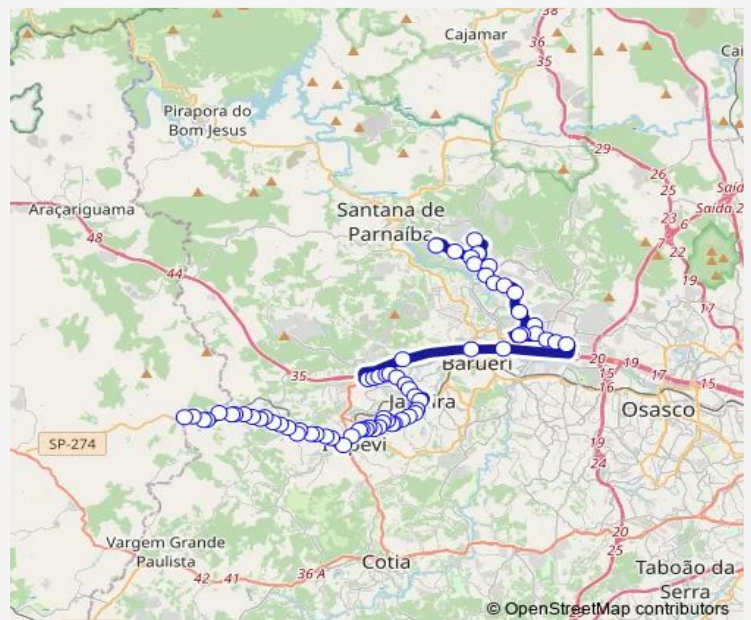

Stops: 70

Trip Duration: 1 hour 35 min

Al. Rio Negro 1321 - Alphaville Industrial Barueri - SP
06454-020 Brasil

Al. Rio Negro 937 - Alphaville Industrial Barueri - SP
06454-000 Brasil

Alameda Araguaia 655 - Alphaville Industrial Barueri - SP
06455-000 Brasil