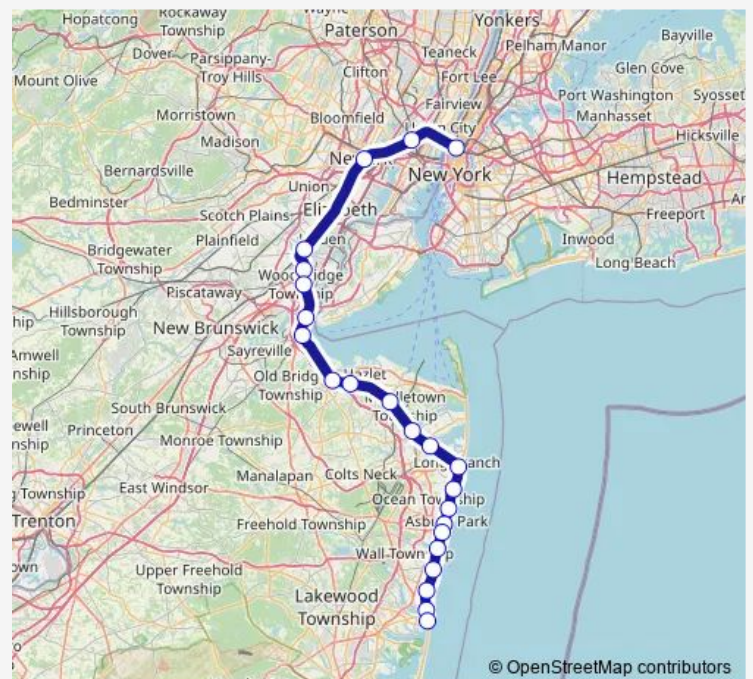

Middletown Nj

Hazlet

Aberdeen-Matawan

South Amboy

Perth Amboy

Woodbridge

Rahway

Newark Penn Station

Frank R Lautenberg Secaucus Upper Level

Route schedule

BAY Head — NEW York Penn Station

Monday 04:46-23:32

Tuesday 04:46-23:35

Wednesday 04:46-23:35

Thursday 04:46-23:32

Friday 04:46-23:32

Saturday 05:18-23:32

Sunday 05:18-23:32

Route info

Direction: BAY Head

Stops: 22

Trip Duration: 2 hour 9 min

 NJCLL — North Jersey Coast Line

Direction

NEW York Penn Station — BAY Head

23 stops

[Open route schedule](#)

NEW York Penn Station

Frank R Lautenberg Secaucus Upper Level

Newark Penn Station

Rahway

Avenel