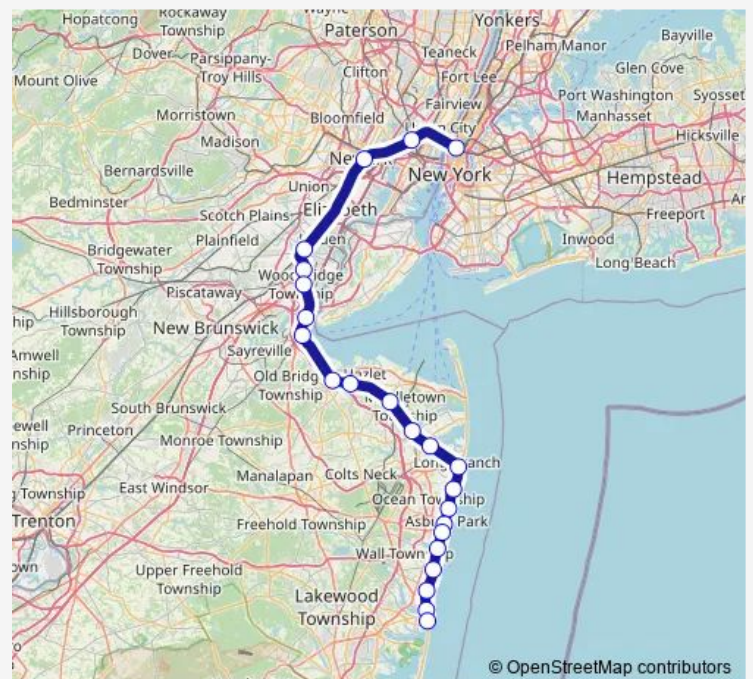

Rail Njcll North Jersey Coast Line

[Go to website](#)

Direction

BAY Head — NEW York Penn Station

22 stops

[Open route schedule](#)

BAY Head

Point Pleasant

Rahway

Newark Penn Station

Frank R Lautenberg Secaucus Upper Level

Route schedule

BAY Head — NEW York Penn Station

Monday 04:46-23:32

Tuesday 04:46-23:32

Wednesday 04:46-23:32

Thursday 04:46-23:32

Friday 04:46-23:32

Saturday 05:18-23:32

Sunday 05:18-23:32

Route info

Direction: BAY Head

Stops: 22

Trip Duration: 2 hour 9 min

■ Njcll — North Jersey Coast Line

Direction

NEW York Penn Station — BAY Head

23 stops

[Open route schedule](#)

NEW York Penn Station

Frank R Lautenberg Secaucus Upper Level

Newark Penn Station