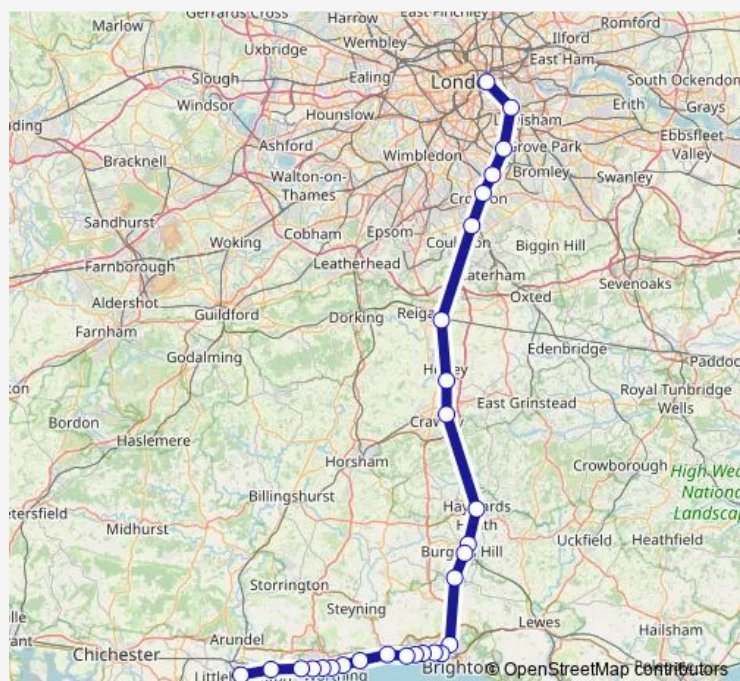

Thursday	—
----------	---

Friday	—
--------	---

Saturday	—
----------	---

Sunday	—
--------	---

Route info

Direction: London Bridge

Stops: 25

Trip Duration: 1 hour 48 min

■ Sn:Lbg->Lit — SN train service from LBG to Lit

Durrington-on-Sea

Goring-by-Sea

Angmering

Littlehampton

Direction

London Bridge — Littlehampton

28 stops

Friday —

Saturday 07:16-21:49

Sunday 09:13-21:16

Route info

Direction: London Bridge

Stops: 28

Trip Duration: 1 hour 55 min

Goring-by-Sea

Worthing

West Worthing

Durrington-on-Sea

Goring-by-Sea

Angmering

Littlehampton

Route schedule

London Bridge — Littlehampton