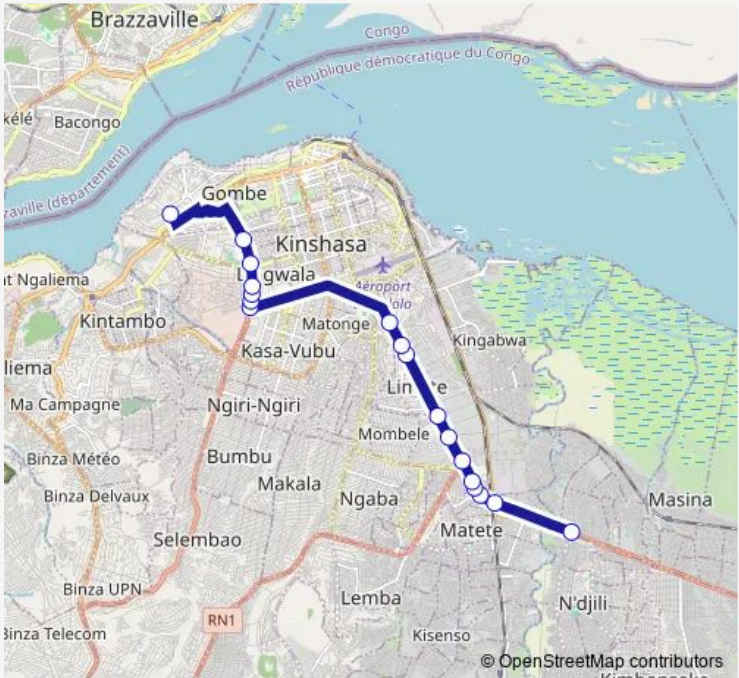

Bus Masina Sans Fil _ TO _ Royal

[Go to website](#)

Direction
unknown — unknown

18 stops

[Open route schedule](#)

- unknown
- unknown
- unknown
- Inconnu
- unknown
- unknown
- 10eme rue limete
- Unknown
- unknown
- unknown
- unknown
- unknown
- unknown
- unknown
- unknown
- unknown
- unknown
- unknown

Route schedule
unknown — unknown

Monday	06:00
Tuesday	06:00
Wednesday	06:00
Thursday	06:00
Friday	06:00
Saturday	—
Sunday	—

Route info

Direction: unknown

Stops: 18

Trip Duration: 1 hour 28 min

Masina Sans Fil _ TO _ Royal BusMaps

Direction

unknown — unknown

23 stops

[Open route schedule](#)

unknown

unknown

unknown

unknown

Thursday 07:53

Friday 07:53

Saturday —

Sunday —

Route info

Direction: unknown

Stops: 23

Trip Duration: 1 hour 27 min