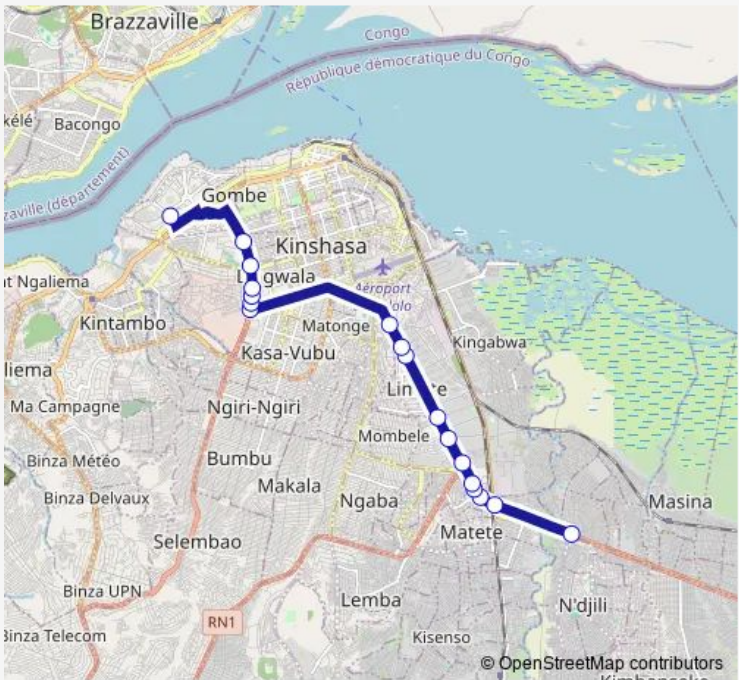

Route schedule
unknown — unknown

Monday	06:00
Tuesday	06:00
Wednesday	06:00
Thursday	06:00
Friday	06:00
Saturday	—
Sunday	—

Route info

Direction: unknown

Stops: 18

Trip Duration: 1 hour 28 min

Masina Sans Fil _ TO _ Royal BusMaps

Direction

unknown — unknown

23 stops

[Open route schedule](#)

unknown

unknown

unknown

unknown

Thursday 07:53

Friday 07:53

Saturday —

Sunday —

Route info

Direction: unknown

Stops: 23

Trip Duration: 1 hour 27 min