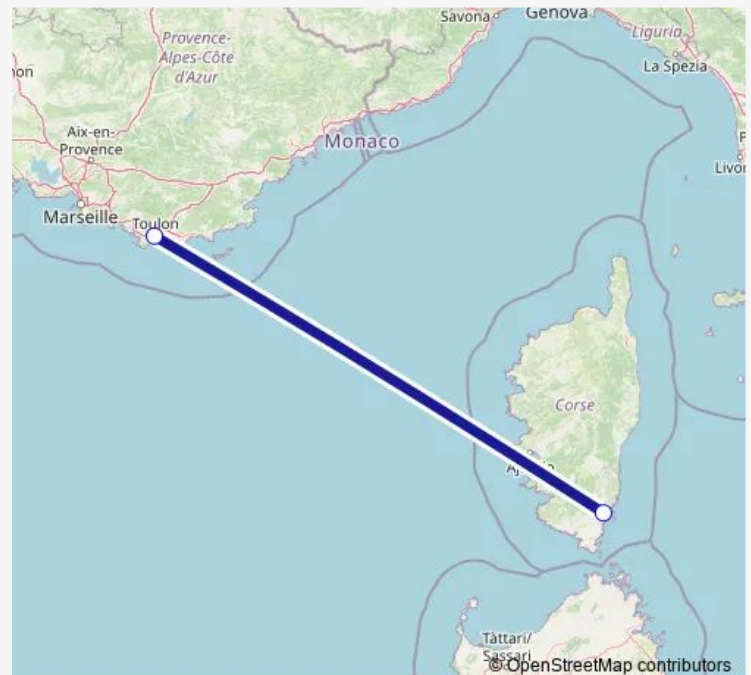

## Ferry Toulon - Porto Vecchio

[Go to website](#)

### Direction

Toulon — Porto-Vecchio

2 stops

[Open route schedule](#)

Toulon

Porto-Vecchio

### Route schedule

Toulon — Porto-Vecchio

Monday	—
Tuesday	18:00-23:15
Wednesday	18:00
Thursday	19:00-20:00
Friday	18:00-20:00
Saturday	19:00-23:45
Sunday	18:00-19:00

### Route info

Direction: Toulon

Stops: 2

Trip Duration: -5 hour -30 min

■ Toulon - Porto Vecchio

Toulon - Porto Vecchio Ferry time schedules and route maps are available in an offline PDF at [busmaps.com](https://busmaps.com). Use the [busmaps.com](https://busmaps.com) website to see live bus times, train schedule or subway schedule, and step-by-step directions for all public transit in Toulon