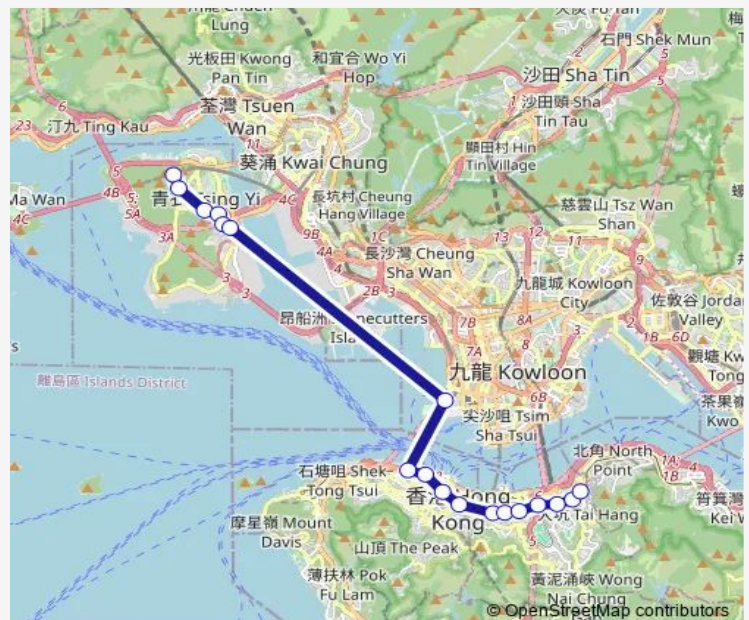

[Kmb+Ctb] Ching WAI House Cheung Ching Estate/
Ching WAI House Cheung Ching Estate, Ching Hong Road[[Kmb] Ching WAI House Cheung Ching Estate[[Lwb] Ching WAI House Cheung Ching Estate

[Kmb+Ctb] Ching TAO House Cheung Ching Estate/
Ching TAO House Cheung Ching Estate, Tsing Yi Road[[Kmb] Ching TAO House Cheung Ching Estate[[Lwb] Ching TAO House Cheung Ching Est.

[Ctb] Western Harbour Crossing BUS-BUS Interchange[[Kmb+Ctb] Western Harbour Tunnel BBI/
Western Harbour Crossing BUS-BUS Interchange[[Kmb] Western Harbour Tunnel Bbi

[Ctb] Macau Ferry, Connaught Road Central[[Kmb+Ctb] Macau Ferry/
Macau Ferry, Connaught Road Central[[Kmb] Macau Ferry

[Ctb] Harbour Building, Pier Road[[Kmb+Ctb] Harbour Building/
Harbour Building, Pier Road[[Kmb] Harbour Building

Route schedule

[Kmb+Ctb] Cheung Wang BUS Terminus/
Cheung Wang Estate[[Kmb] Cheung Wang BUS Terminus — [Ctb] TIN HAU Station[[Kmb+Ctb] Causeway BAY (TIN HAU) BUS Terminus/
Tin HAU Station[[Kmb] Causeway BAY (TIN HAU) BUS Terminus

Monday	07:30-08:10
Tuesday	07:30-08:10
Wednesday	07:30-08:10
Thursday	07:30-08:10
Friday	07:30-08:10
Saturday	07:50-08:05
Sunday	—

Route info

Direction: [Kmb+Ctb] Cheung Wang BUS Terminus/
Cheung Wang Estate[[Kmb] Cheung Wang BUS Terminus

Stops: 18

Trip Duration: 0 hour 59 min