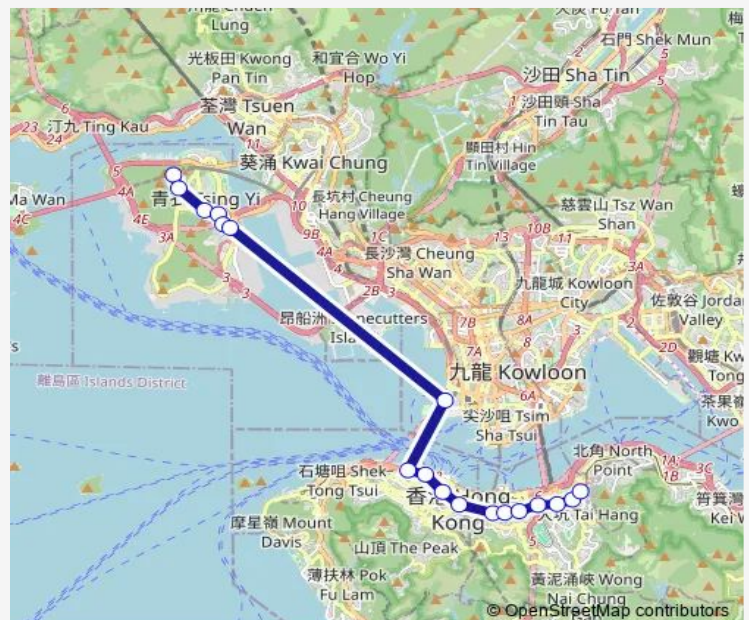

[Kmb+Ctb] Ching WAI House Cheung Ching Estate/
Ching WAI House Cheung Ching Estate, Ching Hong Road[[Kmb] Ching WAI House Cheung Ching Estate[[Lwb] Ching WAI House Cheung Ching Estate

[Kmb+Ctb] Ching TAO House Cheung Ching Estate/
Ching TAO House Cheung Ching Estate, Tsing Yi Road[[Kmb] Ching TAO House Cheung Ching Estate[[Lwb] Ching TAO House Cheung Ching Est.

[Ctb] Western Harbour Crossing BUS-BUS Interchange[[Kmb+Ctb] Western Harbour Tunnel BBI/
Western Harbour Crossing BUS-BUS Interchange[[Kmb] Western Harbour Tunnel Bbi

[Ctb] Macau Ferry, Connaught Road Central[[Kmb+Ctb] Macau Ferry/
Macau Ferry, Connaught Road Central[[Kmb] Macau Ferry

[Ctb] Harbour Building, Pier Road[[Kmb+Ctb] Harbour Building/
Harbour Building, Pier Road[[Kmb] Harbour Building

Route schedule

[Kmb+Ctb] Cheung Wang BUS Terminus/
Cheung Wang Estate[[Kmb] Cheung Wang BUS Terminus — [Ctb] TIN HAU Station[[Kmb+Ctb] Causeway BAY (TIN HAU) BUS Terminus/
Tin HAU Station[[Kmb] Causeway BAY (TIN HAU) BUS Terminus

Monday	07:30-08:10
Tuesday	07:30-08:10
Wednesday	07:30-08:10
Thursday	07:30-08:10
Friday	07:30-08:10
Saturday	07:50-08:05
Sunday	—

Route info

Direction: [Kmb+Ctb] Cheung Wang BUS Terminus/
Cheung Wang Estate[[Kmb] Cheung Wang BUS Terminus

Stops: 18

Trip Duration: 0 hour 56 min