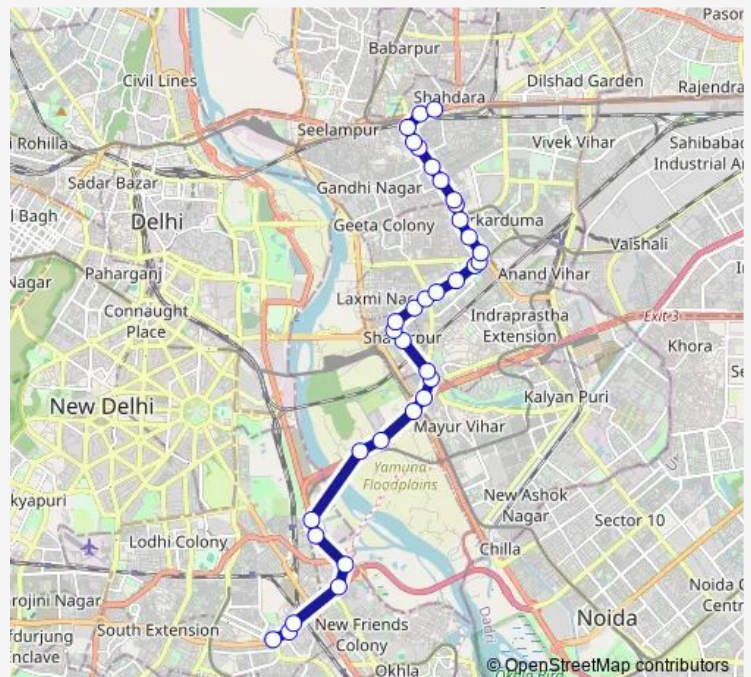

Nirman Vihar Metro Station

Sawarthyha Vihar

New Rajdhani Enclave

Route schedule

Lajpat Nagar Ring Road — Shahdara Terminal

Monday 12:00-22:54

Tuesday 12:00-22:54

Wednesday 12:00-22:54

Thursday 12:00-22:54

Friday 12:00-22:54

Saturday 12:00-22:54

Sunday 12:00-22:54

Route info

Direction: Lajpat Nagar Ring Road

Stops: 34

Trip Duration: 1 hour 5 min