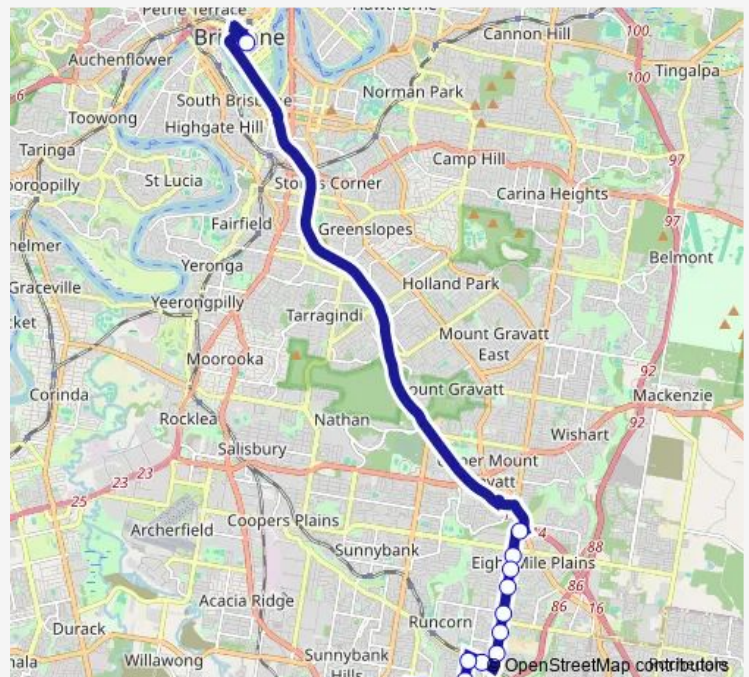

Nemies Rd at Runcorn West

Nemies Rd at Runcorn Heights

Nursery Ave at Runcorn

Nursery Ave near Marika St

Beenleigh Rd at Fruitgrove station

Warrigal Rd at Fruitgrove

Warrigal Rd at Runcorn North

Warrigal Rd near Daw Rd

Warrigal Rd at Fanfare

Warrigal Rd at Bordeaux

Warrigal Rd at Padstow Views

Warrigal Road Green Link

Queen Street station

Route schedule

Gowan Rd at Gowan and Compton — Queen Street station

Monday 06:46-07:58

Tuesday 06:46-07:58

Wednesday 06:46-07:58

Thursday 06:46-07:58

Friday 06:46-07:58

Saturday —

Sunday —

Route info

Direction: Gowan Rd at Gowan and Compton

Stops: 15

Trip Duration: 0 hour 49 min

P157 — Runcorn - City Pre-Paid Rocket

Direction

Queen Street station, 1h — Compton Rd at Frizzell Street, stop 85

15 stops

[Open route schedule](#)

Queen Street station, 1h