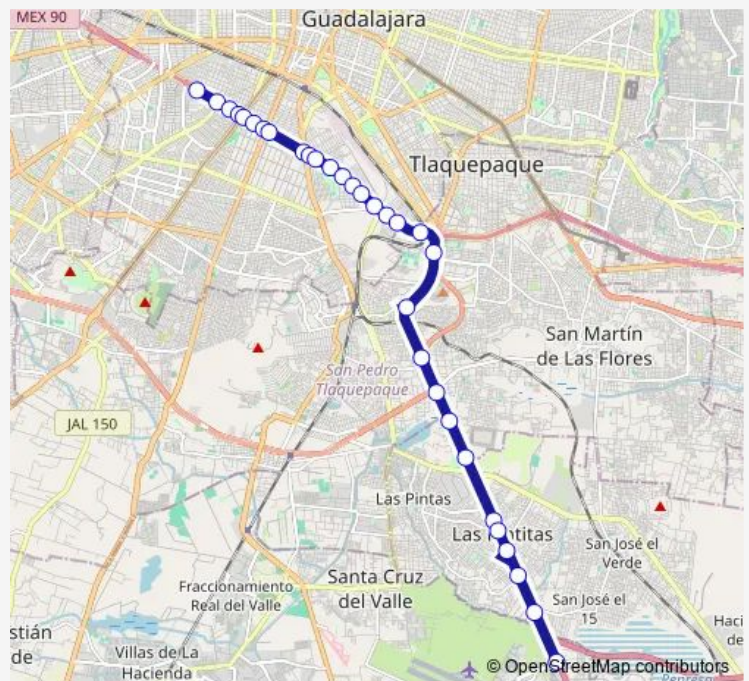

Arroz

Av. Ramal del Ferrocarril

De la Gondola

### Route schedule

Miguel Hidalgo y Costilla International Airport — Avenida del Mercado

Monday	05:30
Tuesday	05:30
Wednesday	05:30
Thursday	05:30
Friday	05:30
Saturday	05:30
Sunday	04:30

### Route info

Direction: Miguel Hidalgo y Costilla International Airport

Stops: 34

Trip Duration: 1 hour 6 min

C112 — Troncal C112 - 176d

Calle 13

Avenida Gobernador Luis G. Curiel

Mojonera