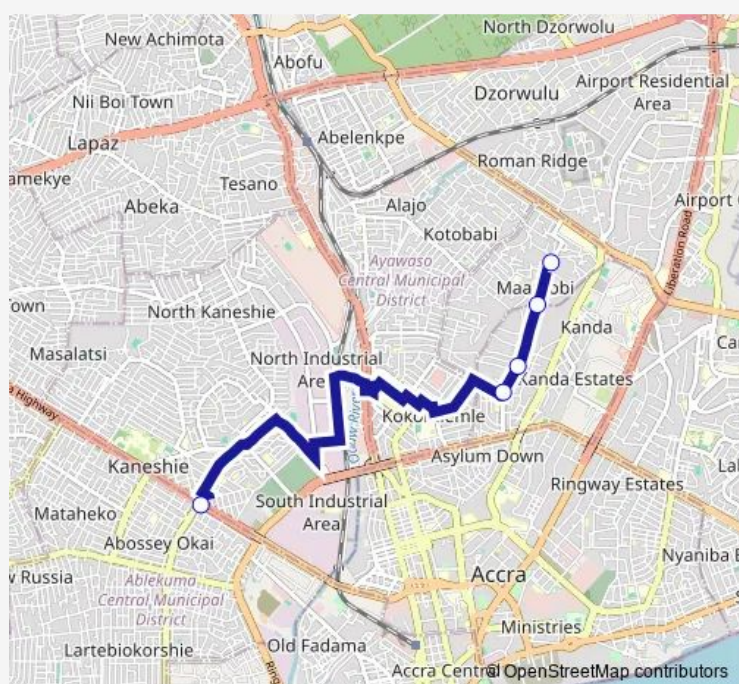

Thursday 09:14

Friday 09:14

Saturday 09:14

Sunday 09:14

Route info

Direction: Terminal Kaneshie Mkt Cmplx

Stops: 5

Trip Duration: 1 hour 42 min

274a — Kaneshie Mkt Cmplx to Maamobi-Nima Terminal

274a Bus time schedules and route maps are available in an offline PDF at busmaps.com. Use the busmaps.com website to see live bus times, train schedule or subway schedule, and step-by-step directions for all public transit in Accra