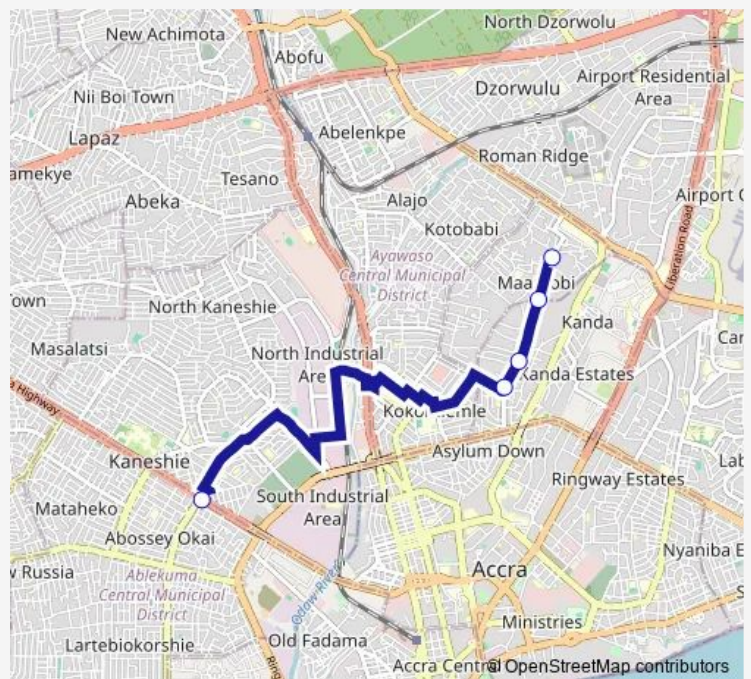

Terminal Maamobi-Nima Terminal

### Route schedule

Terminal Kaneshie Mkt Cmplx — Terminal Maamobi-Nima Terminal

Monday 09:14

Tuesday 09:14

Wednesday 09:14

Thursday 09:14

Friday 09:14

Saturday 09:14

### Route info

Direction: Terminal Kaneshie Mkt Cmplx

Stops: 5

Trip Duration: 1 hour 42 min

274A — Kaneshie Mkt Cmplx to Maamobi-Nima Terminal

274A Bus time schedules and route maps are available in an offline PDF at [busmaps.com](https://busmaps.com). Use the [busmaps.com](https://busmaps.com) website to see live bus times, train schedule or subway schedule, and step-by-step directions for all public transit in Accra