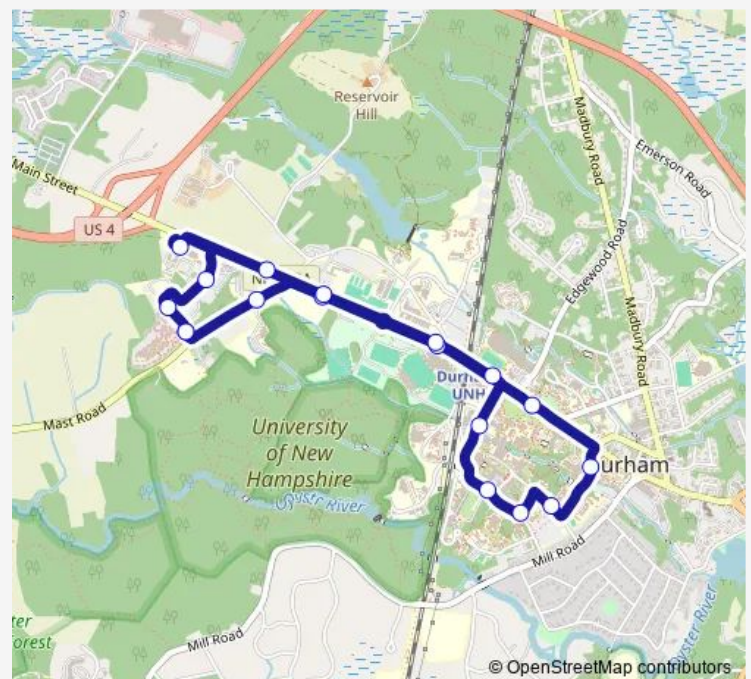

Moiles House

218 Main Street

Leavitt Center

10 West Edge Drive

West Edge Lot

Lodges at West Edge

Route schedule

Lodges at West Edge — Lodges at West Edge

Monday 07:30-17:00

Tuesday 07:30-17:00

Wednesday 07:30-17:00

Thursday 07:30-17:00

Friday 07:30-17:00

Saturday —

Sunday —

Route info

Direction: Lodges at West Edge

Stops: 18

Trip Duration: 0 hour 14 min

Bus time schedules and route maps are available in an offline PDF at busmaps.com. Use the busmaps.com website to see live bus times, train schedule or subway schedule, and step-by-step directions for all public transit in Dover