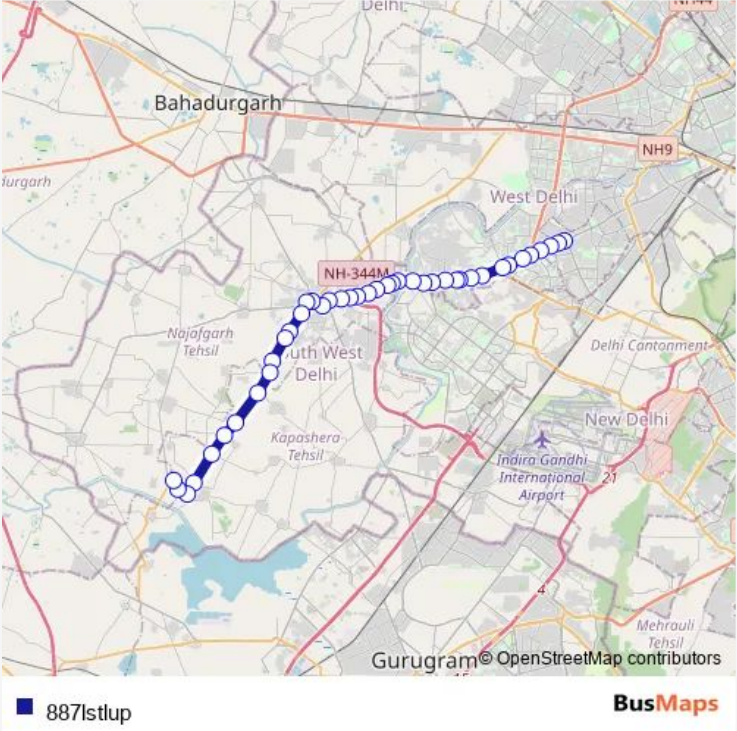

Bus 887Istlup

[Go to website](#)

Direction
 Tilak Nagar Terminal — Ghuman Hera Cluster Depot 2
 41 stops
[Open route schedule](#)

- Tilak Nagar Terminal
- Tilak Nagar Crossing (Najafgarh Road)
- Janak Puri Check Post
- Janakpuri East Metro Station/ Nangli Zalib
- District Centre Nazafgarh Road
- Dholi Piao
- Vikaspuri Crossing (Shivaji Marg)
- Uttam Nagar Terminal
- Prem Nagar
- Om Vihar
- Kiran Garden
- Nawada Gaon
- Mohan Garden
- Dwarka More Metro Station (Sewak Park)
- Kakrola More
- Kakrola Bridge
- Nangli Dairy
- Chhathh Ghat Park
- Arjun Park
- Nangli Sakrawati Crossing
- Nangli Sakrawati

Route schedule
 Tilak Nagar Terminal — Ghuman Hera Cluster Depot 2

Monday	12:54-23:22
Tuesday	12:54-23:22
Wednesday	12:54-23:22
Thursday	12:54-23:22
Friday	12:54-23:22
Saturday	12:54-23:22
Sunday	12:54-23:22

Route info
 Direction: Tilak Nagar Terminal
 Stops: 41
 Trip Duration: 1 hour 34 min

Sai Baba Mandir (Nazafgarh)

Power House Najafgarh

Tuda Mandi

Najafgarh Delhi Gate

Police Station Najafgarh

Najafgarh Dhansa Stand

Hasanpur Village

Devta Wala Mandir

Ghuman Hera More / Shikarpur Crossing

Ghuman Hera Village Main Road

Ghuman Hera DTC Depot Crossing

Ghuman Hera Cluster Depot 2

8871stlup Bus time schedules and route maps are available in an offline PDF at busmaps.com. Use the busmaps.com website to see live bus times, train schedule or subway schedule, and step-by-step directions for all public transit in New Delhi