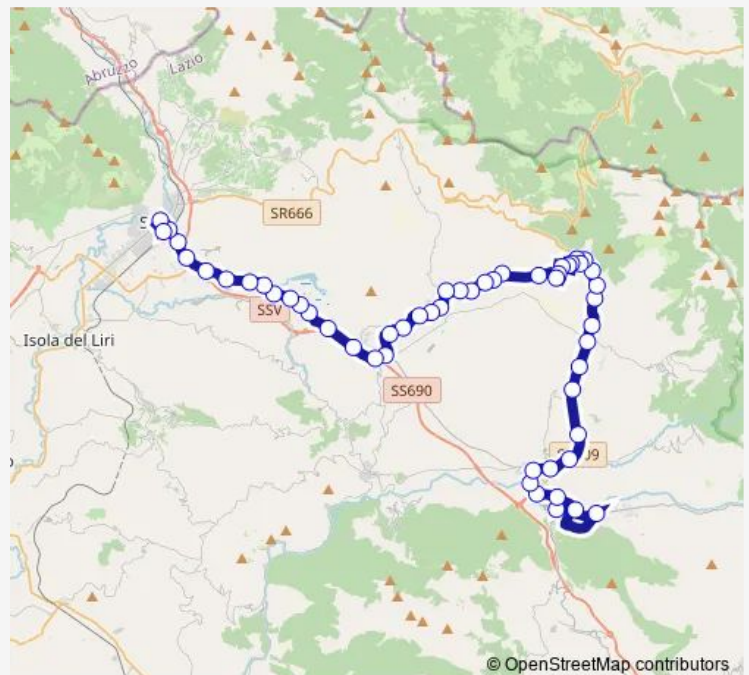

SAN DONATO | Via Roma Via Santa Maria # f7548

Route schedule

ATINA | Piazza Garibaldi # f7664 — Sora | Stazione FS # f5890

Monday	12:50-16:25
Tuesday	12:50-16:25
Wednesday	12:50-16:25
Thursday	12:50-16:25
Friday	12:50-16:25
Saturday	12:50-16:25
Sunday	—

Route info

Direction: ATINA | Piazza Garibaldi # f7664

Stops: 54

Trip Duration: 1 hour 5 min

Atina - Sora # Ar888a

SAN DONATO | Via Roma Via Macerino # f7549

SAN DONATO | Campo Sportivo # f7550

SAN DONATO | Via Selva # f7551