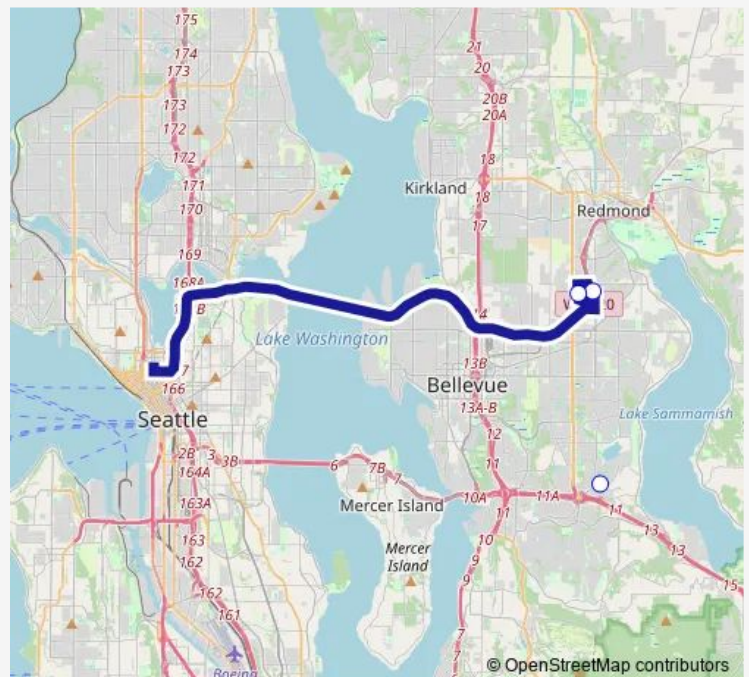

Monday 06:50-19:30

Tuesday 06:50-19:30

Wednesday 06:50-19:30

Thursday 06:50-19:30

Friday 06:50-19:30

Saturday —

Sunday —

Route info

Direction:

Stops: 0

Trip Duration: — min

■ Seattle

Direction

Otc — SEA-320westlake

3 stops

[Open route schedule](#)

Otc

Ctc

SEA-320westlake

Route schedule

Otc — SEA-320westlake

Monday	06:30-20:40
Tuesday	06:30-20:40
Wednesday	06:30-20:40
Thursday	06:30-20:40
Friday	06:30-20:40
Saturday	—
Sunday	—

Route info

Direction: Otc