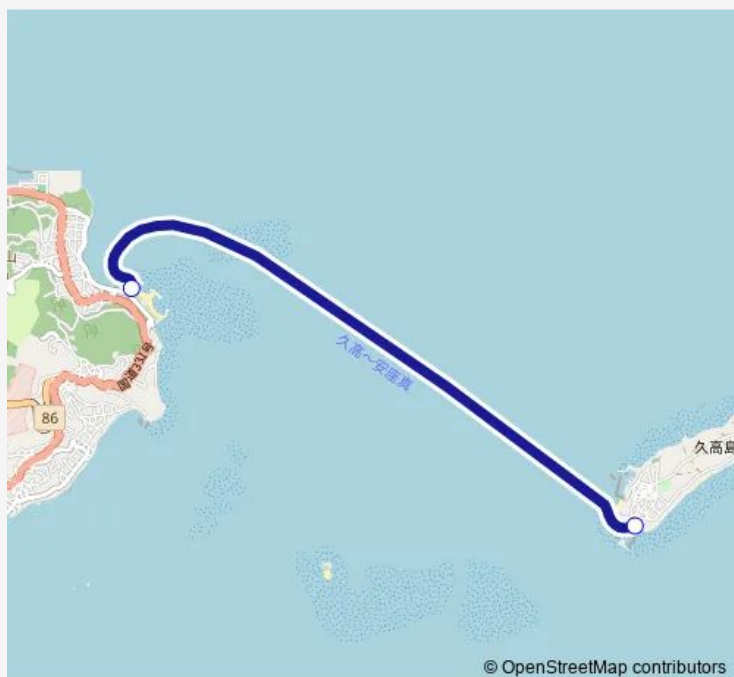

### Direction

安座真港 — 徳仁港

2 stops

[Open route schedule](#)

安座真港

徳仁港

### Route schedule

安座真港 — 徳仁港

Monday 09:30-17:00

Tuesday 09:30-17:00

Wednesday 09:30-17:00

Thursday 09:30-17:00

Friday 09:30-17:00

Saturday 09:30-17:00

### Route info

Direction: 安座真港

Stops: 2

Trip Duration: 0 hour 15 min

### Route info

Direction: 德仁港

Stops: 2

Trip Duration: 0 hour 25 min