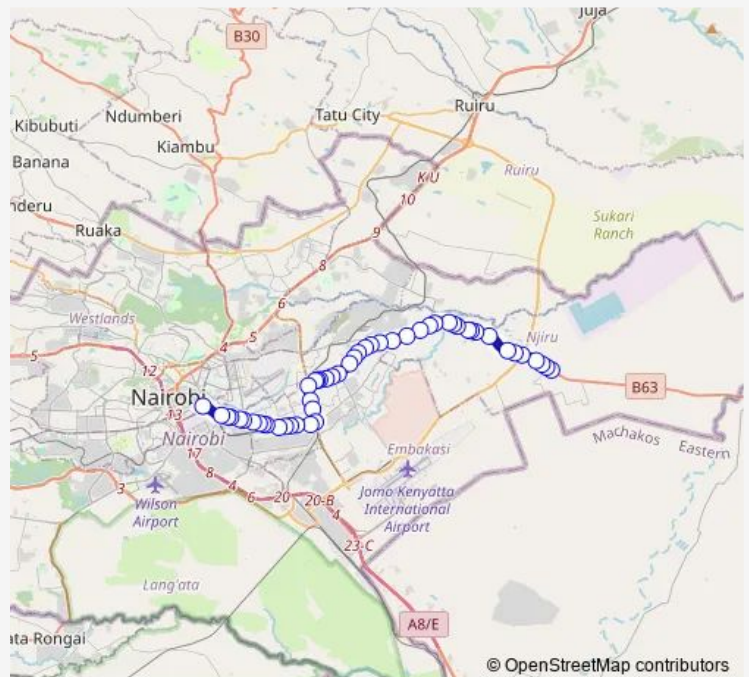

Thursday 06:00

Friday 06:00

Saturday 06:00

Sunday 06:00

Route info

Direction: Muthurwa

Stops: 49

Trip Duration: 1 hour 3 min

■ 38/39 — Town-Donholm-Njiru-Ruai

East Capital

Umoja 3

Mama Lucy Hospital

Nairobi Bottlers

Supa Loaf

Koma Junction

Bamudas

Ruai Bypass

Welkim

Shule

Dune

Quickmart

Direction

Quickmart — Muthurwa

50 stops

Friday 06:00

Saturday 06:00

Sunday 06:00

Route info

Direction: Quickmart

Stops: 50

Trip Duration: 1 hour 4 min

Mama Lucy Hospital