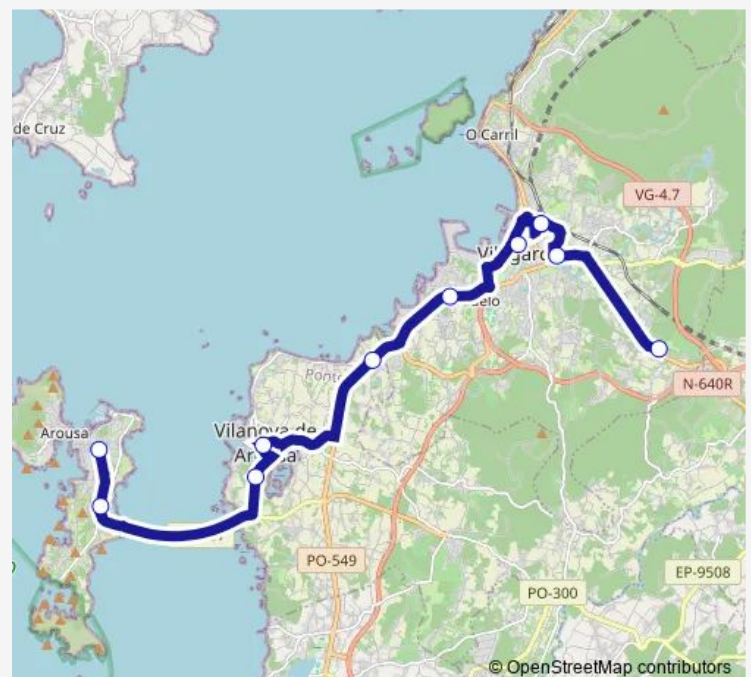

Vilagarcía-Avda. La Marin

Vilaxoan.San Cibrao

Corón (Rotonda)

Vilanova De Arousa (Xardi)

Ponte Do Terrón (Inicio)

Cruce De Aceñas

Campo (Illa De Arousa)

Route schedule

Route info

Direction: Hospital do Salnés

Stops: 10

Trip Duration: 0 hour 45 min

Direction

Campo (Illa De Arousa) — Hospital do Salnés

10 stops

[Open route schedule](#)

Campo (Illa De Arousa)

Cruce De Aceñas

Ponte Do Terrón (Inicio)

Vilanova De Arousa (Xardí

Corón (Rotonda)

Vilaxoan.San Cibrao

Vilagarcía-Avda. La Marin

Vilagarcía-Estación Bus

Friday 07:10-15:00

Saturday 18:10

Sunday —

Route info

Direction: Campo (Illa De Arousa)

Stops: 10

Trip Duration: 0 hour 45 min

Xg627002 Bus time schedules and route maps are available in an offline PDF at busmaps.com. Use the busmaps.com website to see live bus times, train schedule or subway schedule, and step-by-step directions for all public transit in Vilagarcia de Arousa