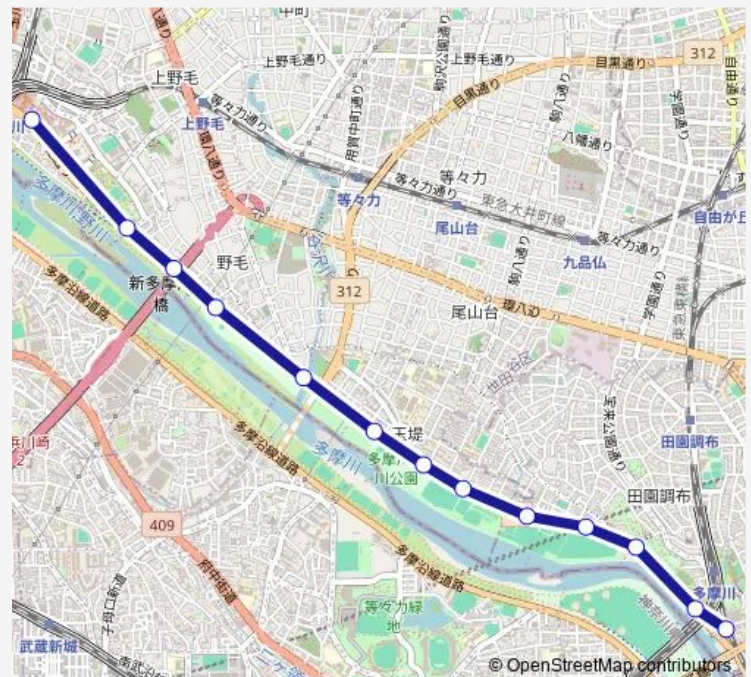

### Route schedule

多摩川駅 — 瀬田営業所

Monday 22:16-22:40

Tuesday 22:40

Wednesday 22:16-22:40

Thursday 22:16-22:40

Friday 22:40

Saturday 22:16

### Route info

Direction: 多摩川駅

Stops: 15

Trip Duration: 0 hour 17 min