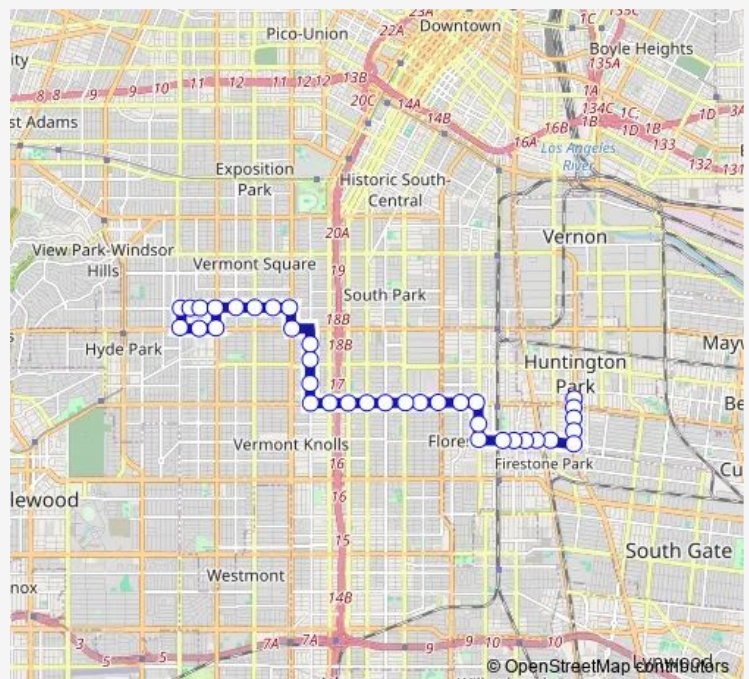

Florence Ave & Main St (Eastbound)

Florence Ave & San Pedro St (Eastbound)

Florence Ave & Avalon Blvd (Eastbound)

Florence Ave & Mckinley Ave (Eastbound)

Florence Ave & Central Ave (Eastbound)

Florence Ave & Hooper Ave (Eastbound)

Wednesday 06:00-19:00

Thursday 06:00-19:00

Friday 06:00-19:00

Saturday 09:00-18:00

Sunday 09:00-18:00

Route info

Direction: 54th St & Western Ave (Eastbound)

Stops: 33

Trip Duration: 0 hour 45 min

Florence Ave & Graham Ave (Eastbound)

Holmes Ave & Florence Ave (Northbound)

Holmes Ave & 68th St (Northbound)

Holmes Ave & Gage Ave (Northbound)

Gage Ave & Wilmington Ave (Eastbound)

Gage Ave & Alameda St (Eastbound)

Gage Ave & Albany St (Eastbound)

Gage Ave & Santa Fe Ave (Eastbound)

Gage Ave & Malabar St (Eastbound)

Pacific Blvd & Gage Ave (Southbound)

Pacific Blvd & Zoe Ave

Pacific Blvd & Saturn Ave (Southbound)