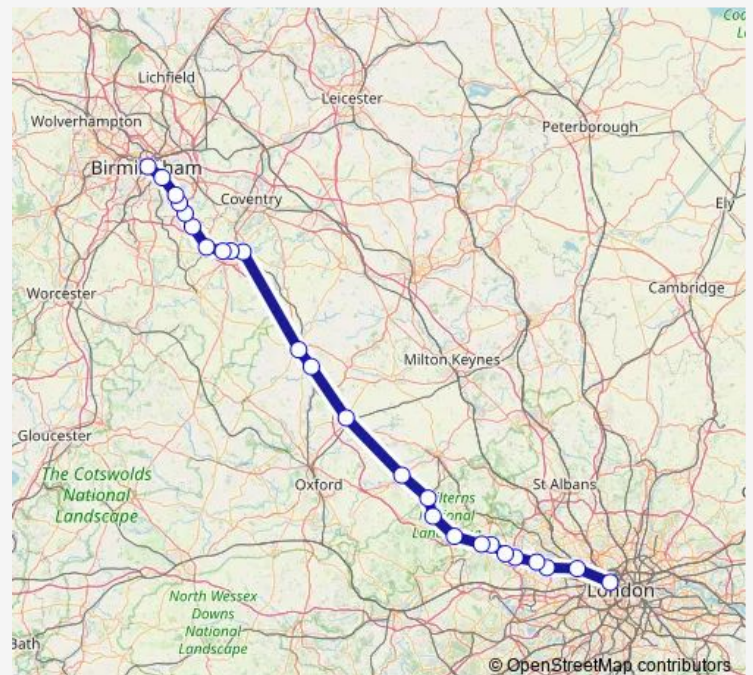

Thursday 07:44-23:07

Friday 07:44-23:07

Saturday 06:55-22:10

Sunday 08:00-22:08

Route info

Direction: London Marylebone

Stops: 25

Trip Duration: 2 hour 26 min

■ Ch:Myb->Bmo — CH train service from MYB to Bmo

Widney Manor

Solihull

Tyseley

Birmingham Moor Street

Direction

London Marylebone — Birmingham Moor Street

22 stops

[Open route schedule](#)

London Marylebone

Wembley Stadium

South Ruislip

West Ruislip

Denham

Gerrards Cross

Seer Green

Warwick

Hatton (Warks)

Lapworth

Dorridge

Solihull

Tyseley

Birmingham Moor Street

Route schedule