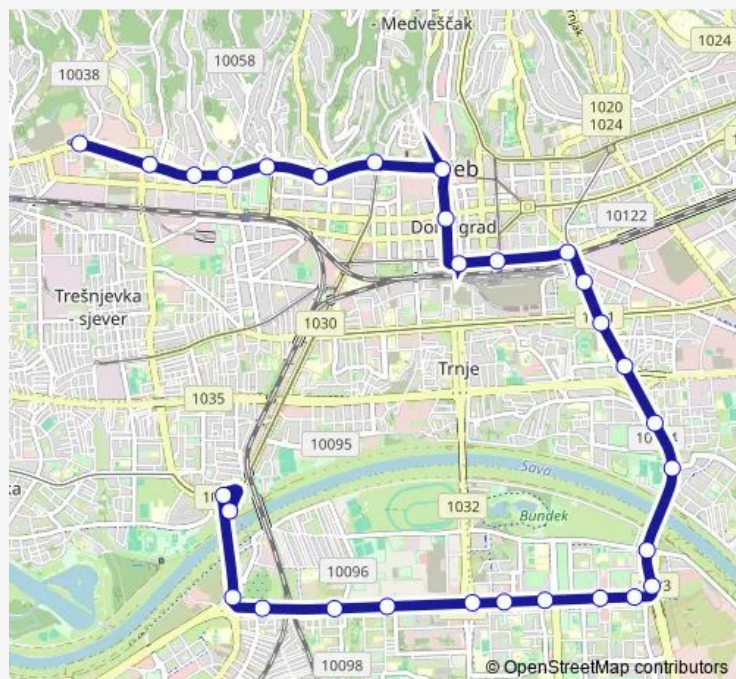

Tram 31 Črnomerec - Sav.most

[Go to website](#)

Direction

undefined — undefined

0 stops

[Open route schedule](#)

Route schedule

undefined — undefined

Monday	23:32
Tuesday	23:32
Wednesday	23:32
Thursday	23:32
Friday	23:32
Saturday	23:32
Sunday	23:32

Route info

Direction:

Stops: 0

Trip Duration: – min

31 — Črnomerec - Sav.most

Direction

Črnomerec — Mandlova

21 stops

[Open route schedule](#)

Črnomerec

Sveti Duh

Mandaličina

Slovenska

Trg dr. F. Tuđmana

Britanski trg

Route info

Direction: Savski most

Stops: 30

Trip Duration: 0 hour 46 min

Trg dr. F. Tuđmana

Slovenska

Mandaličina

Sveti Duh