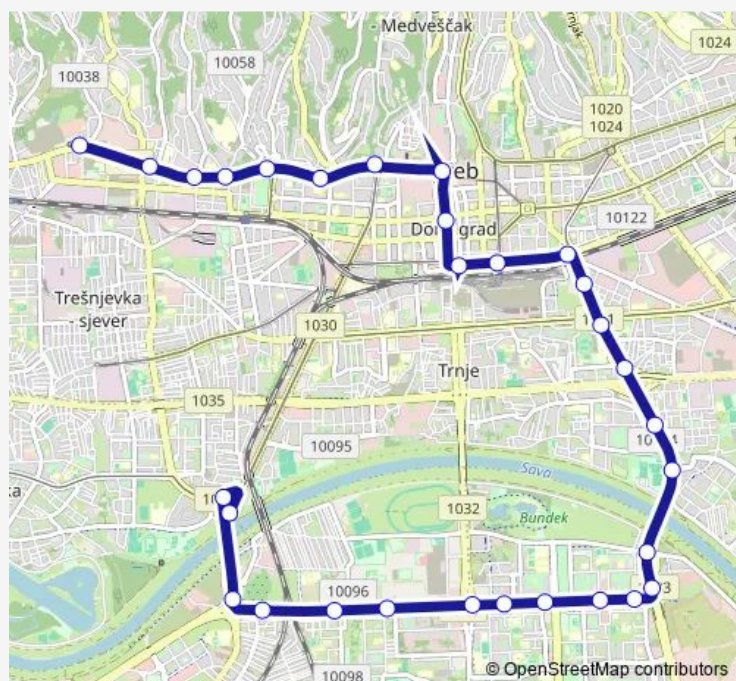

Tram 31 Črnomerec - Sav.most

[Go to website](#)

Direction

undefined — undefined

0 stops

[Open route schedule](#)

Route schedule

undefined — undefined

Monday	23:32
Tuesday	23:32
Wednesday	23:32
Thursday	23:32
Friday	23:32
Saturday	23:32
Sunday	23:32

Route info

Direction:

Stops: 0

Trip Duration: – min

31 — Črnomerec - Sav.most

Direction

Črnomerec — Savski most

30 stops

[Open route schedule](#)

Črnomerec

Sveti Duh

Mandaličina

Slovenska

Trg dr. F. Tuđmana

Britanski trg